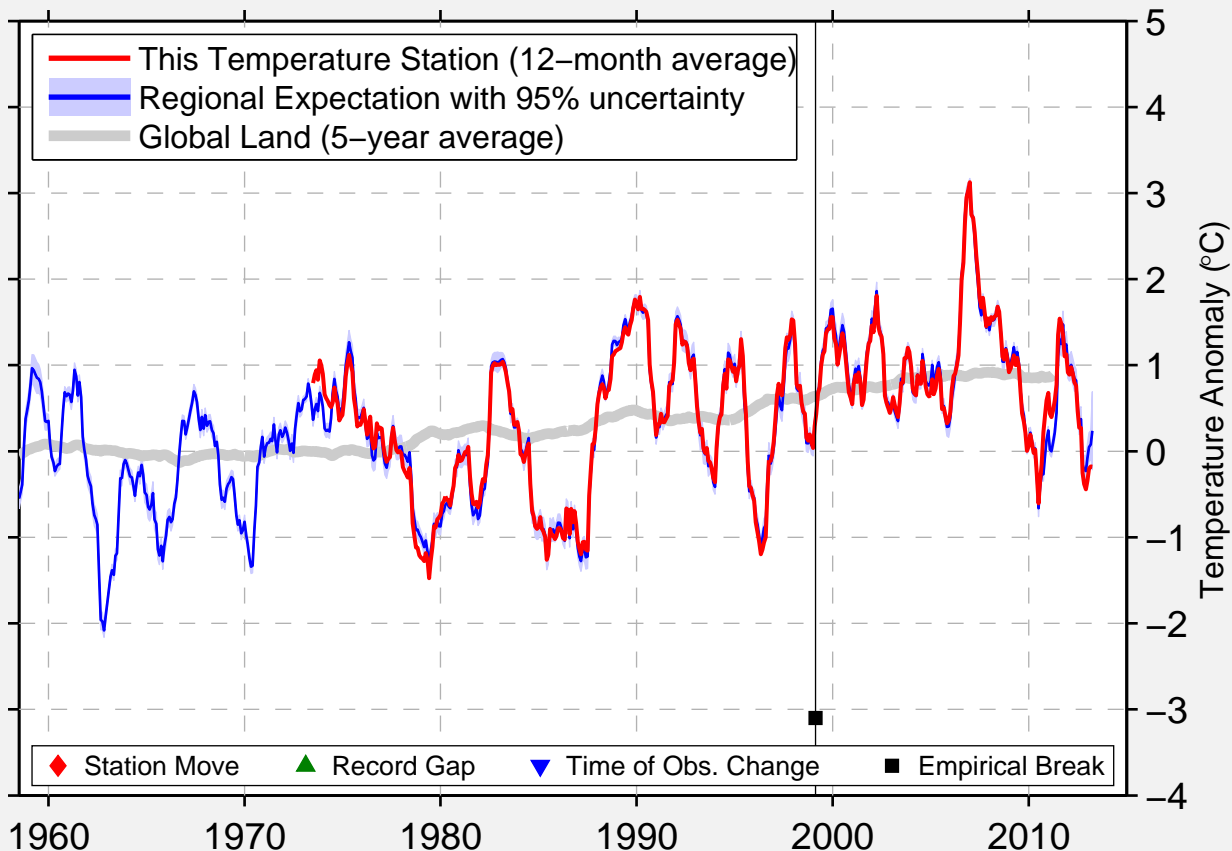

KEGNAES FYR

54.851 N, 9.985 E (Denmark)

Data Quality Controlled and Aligned at Breakpoints

Berkeley Earth