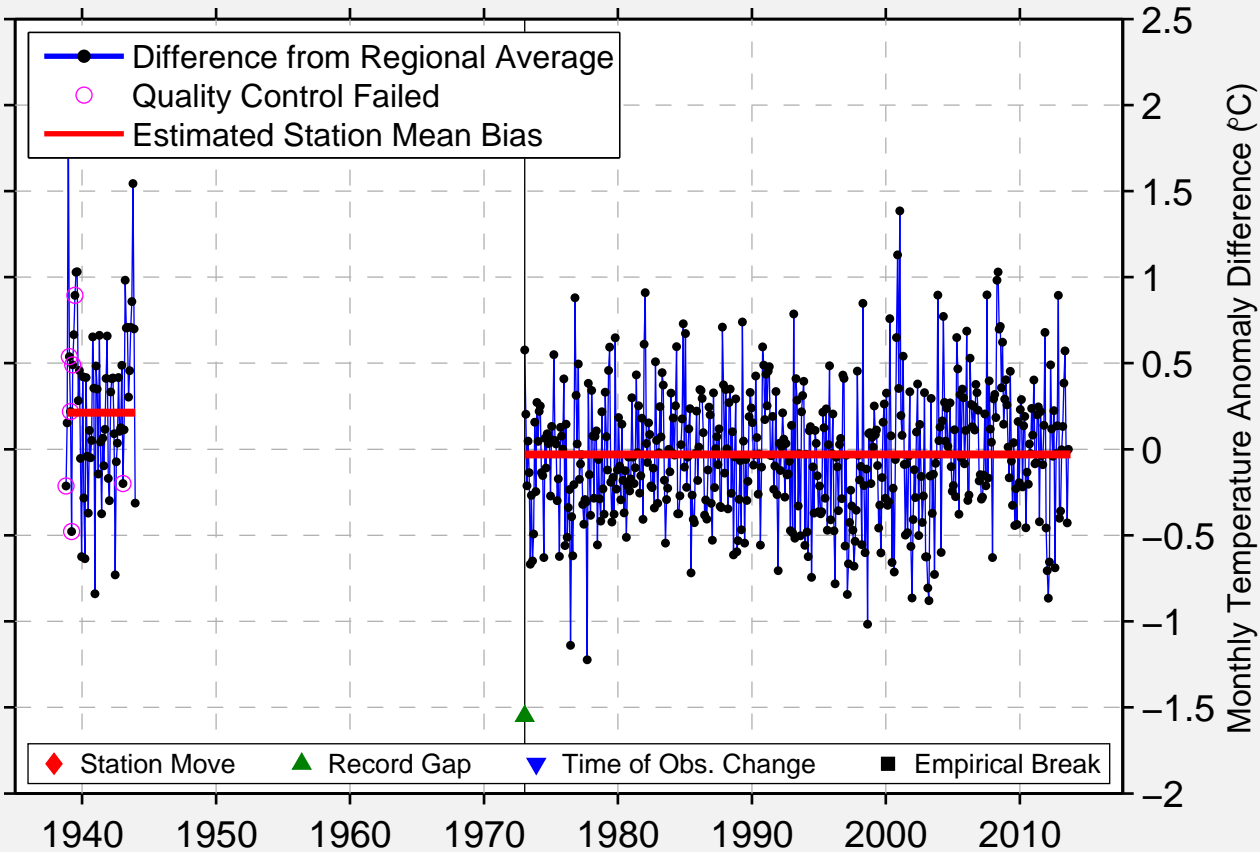

LIBEREC

CZECHOS

Difference of Station Temperature Data from Regional Average

Berkeley Earth