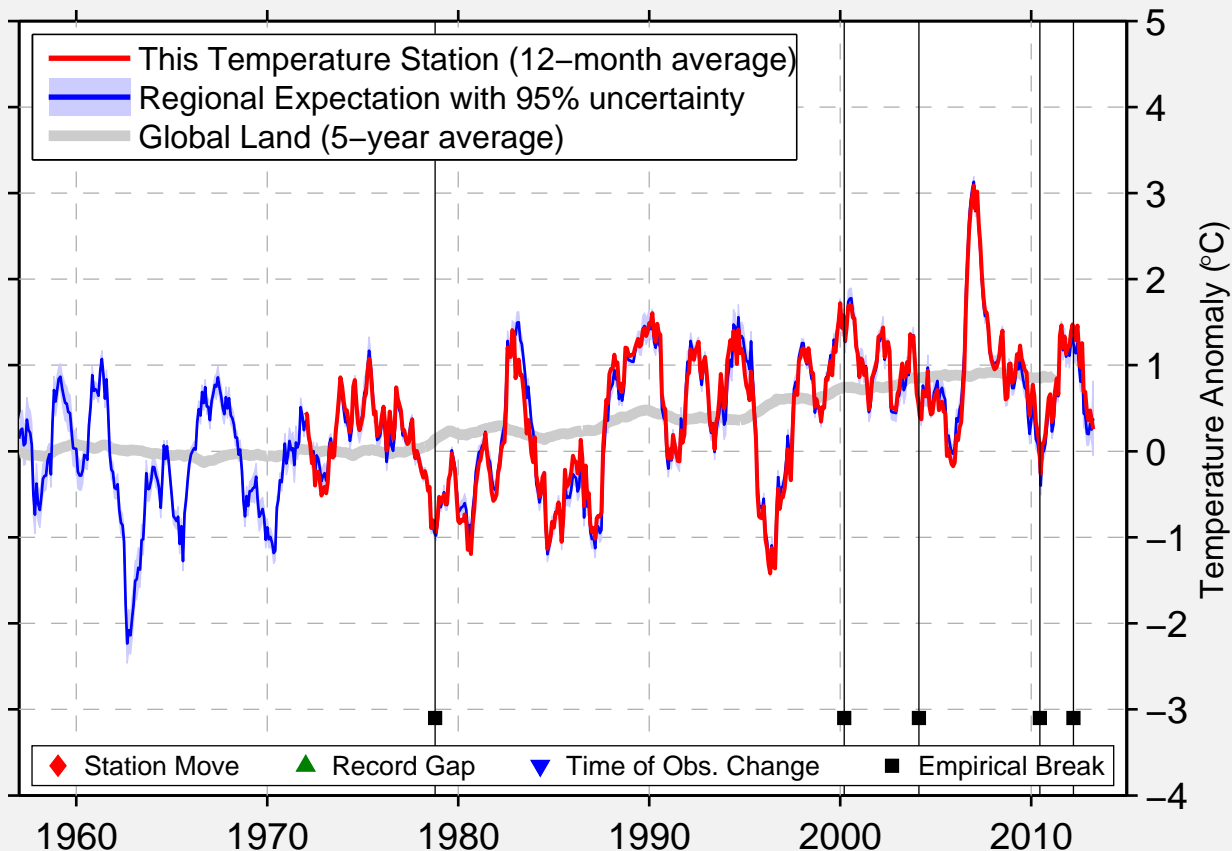

PRAHA-LIBUS

50.008 N, 14.455 E (Czech Republic)

Data Quality Controlled and Aligned at Breakpoints

Berkeley Earth