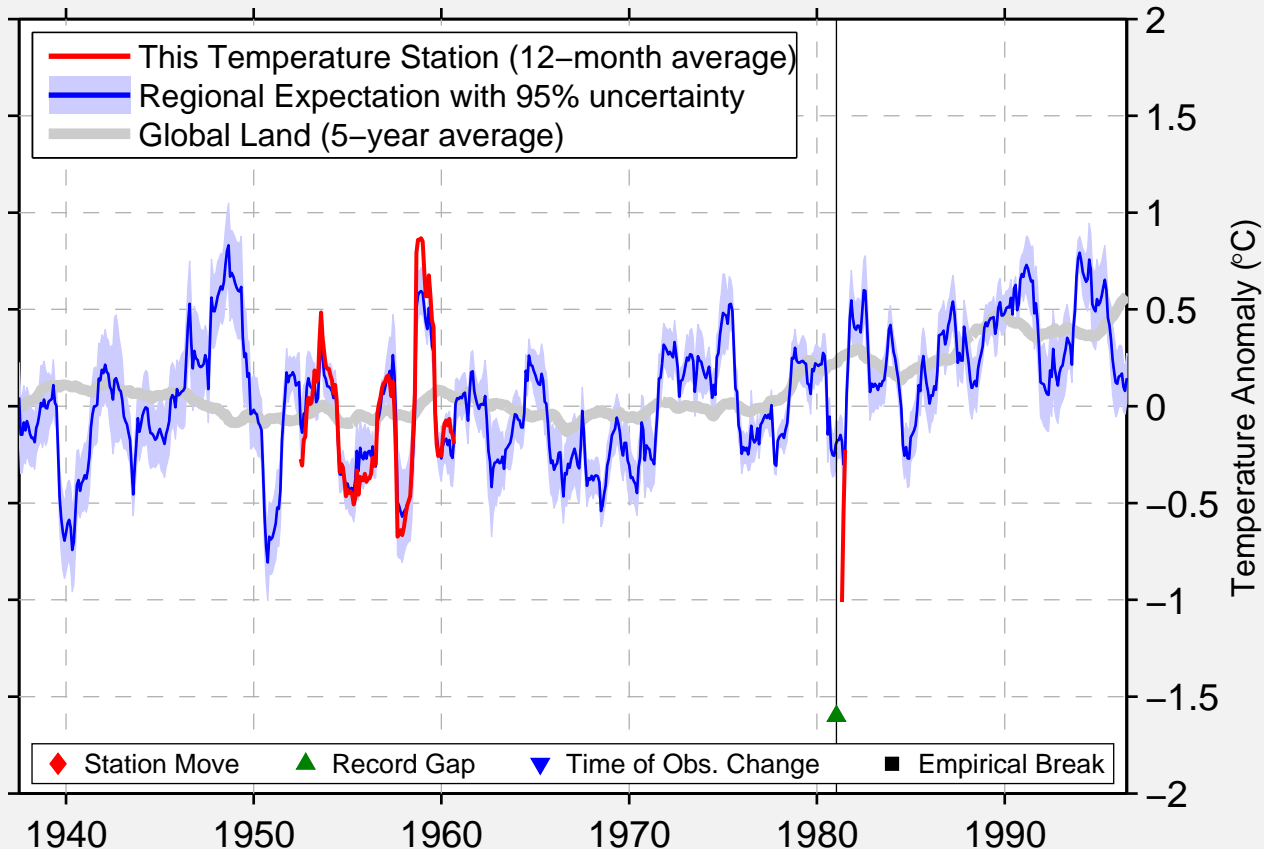

# CAIBARIEN, VILLA CLARA

22.520 N, 79.452 W (Cuba)

Data Quality Controlled and Aligned at Breakpoints

Berkeley Earth