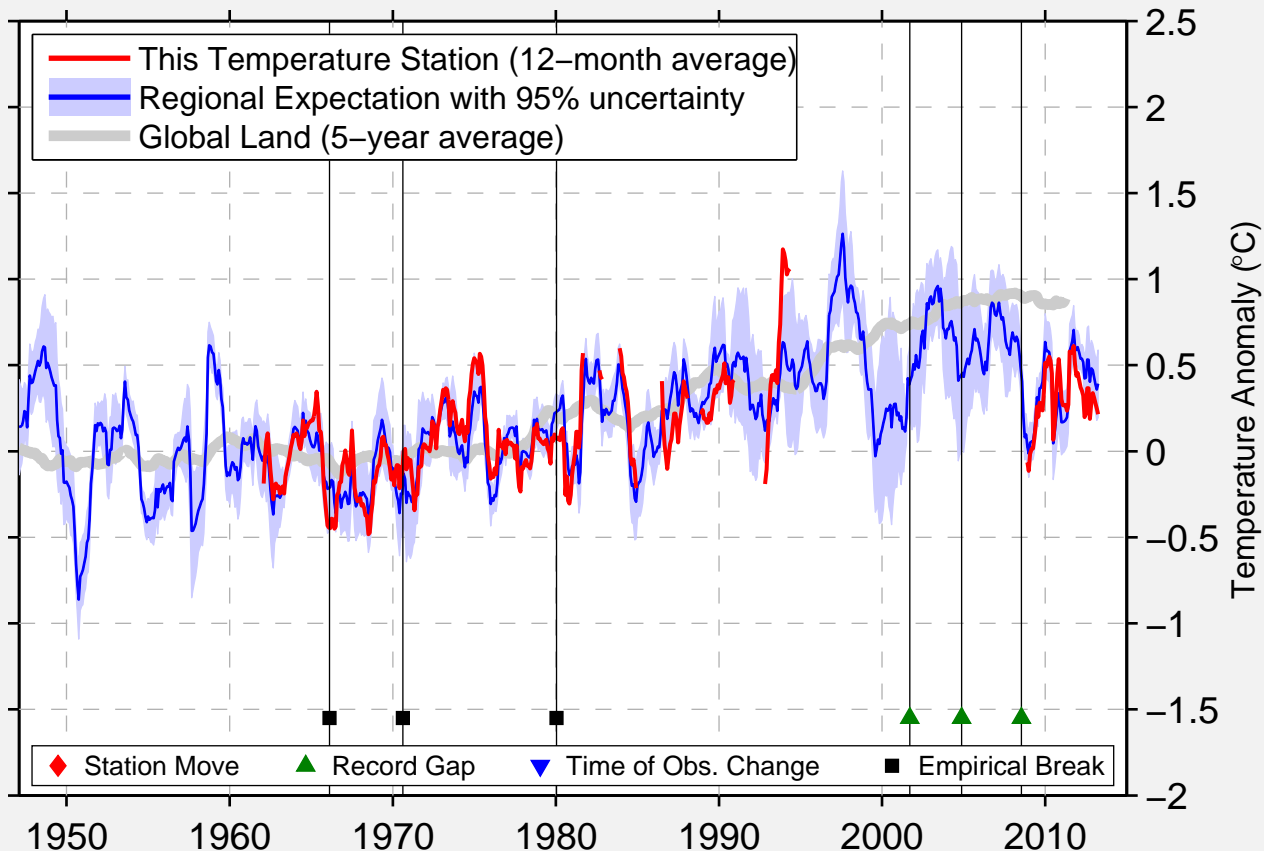

SANCTI SPIRITUS, SANCTI SPIRITUS

21.933 N, 79.450 W (Cuba)

Data Quality Controlled and Aligned at Breakpoints

Berkeley Earth