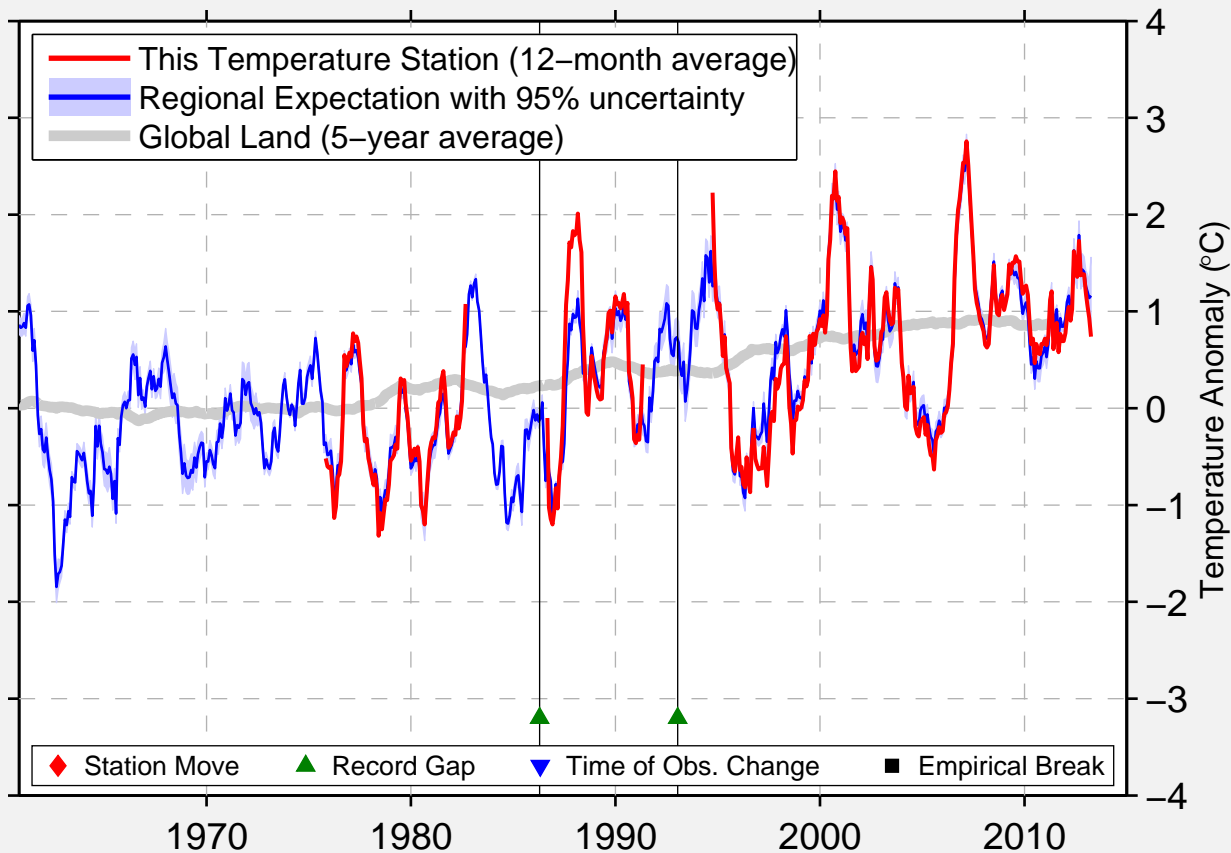

# DARUVAR

45.596 N, 17.222 E (Croatia)

Data Quality Controlled and Aligned at Breakpoints

Berkeley Earth