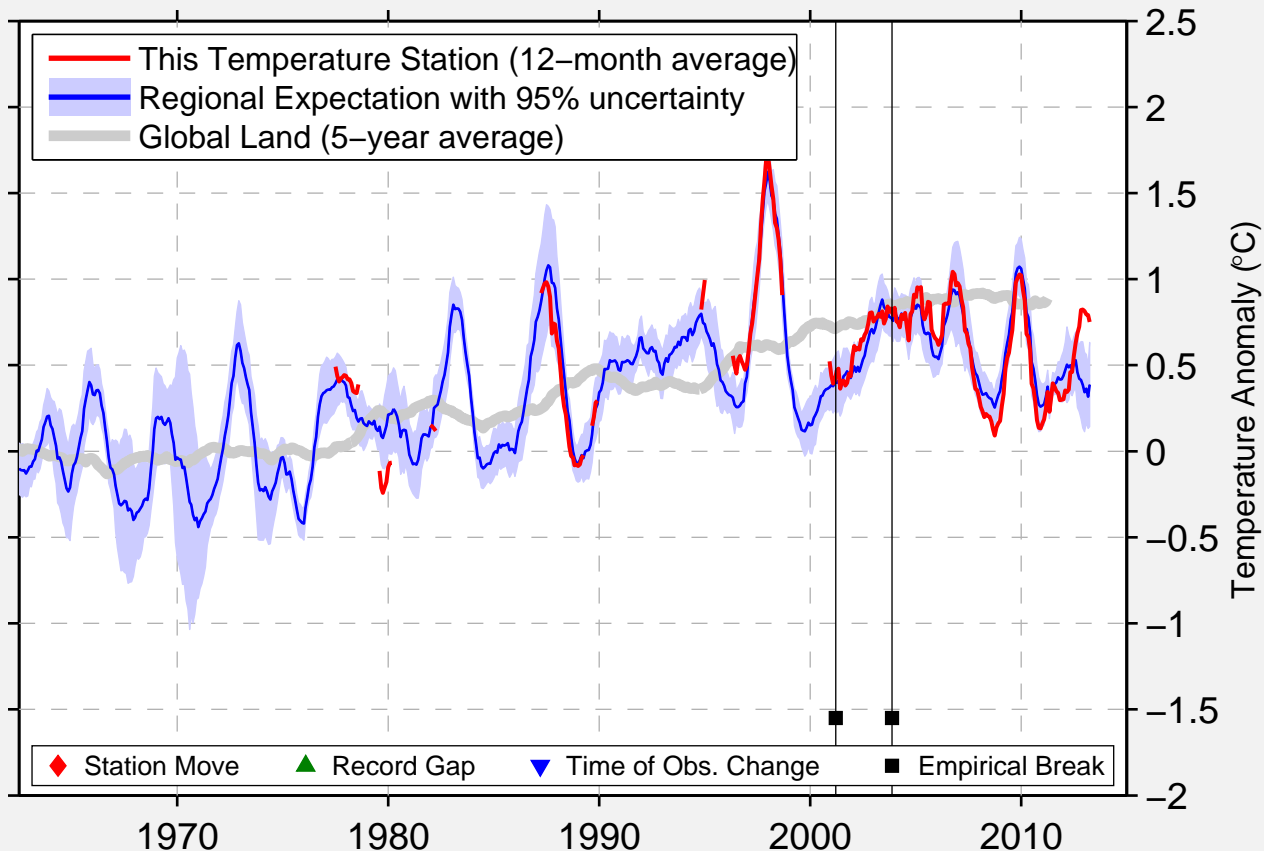

TOBIAS BOLANOS PALMA INTERNATIONAL AIRPORT

9.950 N, 84.133 W (Costa Rica)

Data Quality Controlled and Aligned at Breakpoints

Berkeley Earth