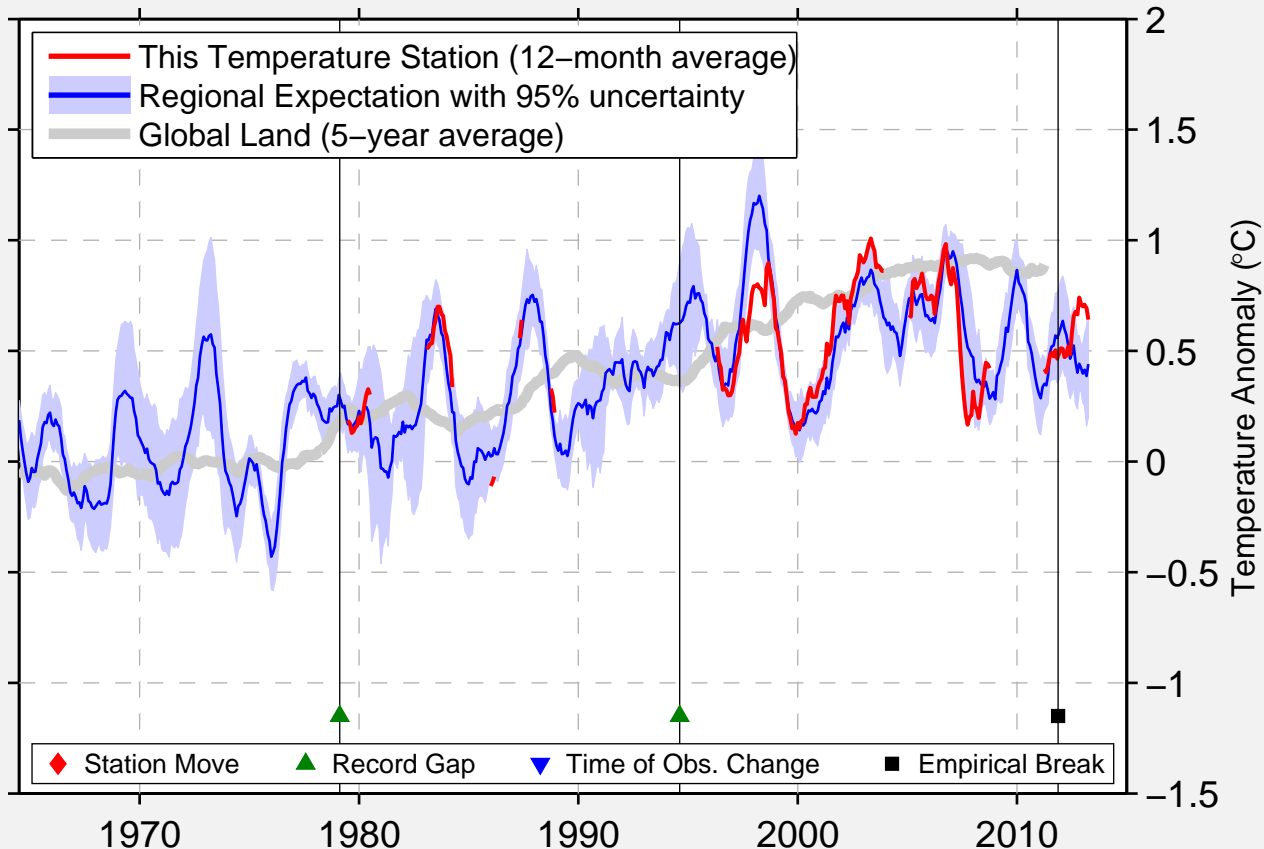

# PROVIDENCIA (ISLA)/EL EMBRUJO

13.367 N, 81.350 W (Colombia)

Data Quality Controlled and Aligned at Breakpoints

Berkeley Earth