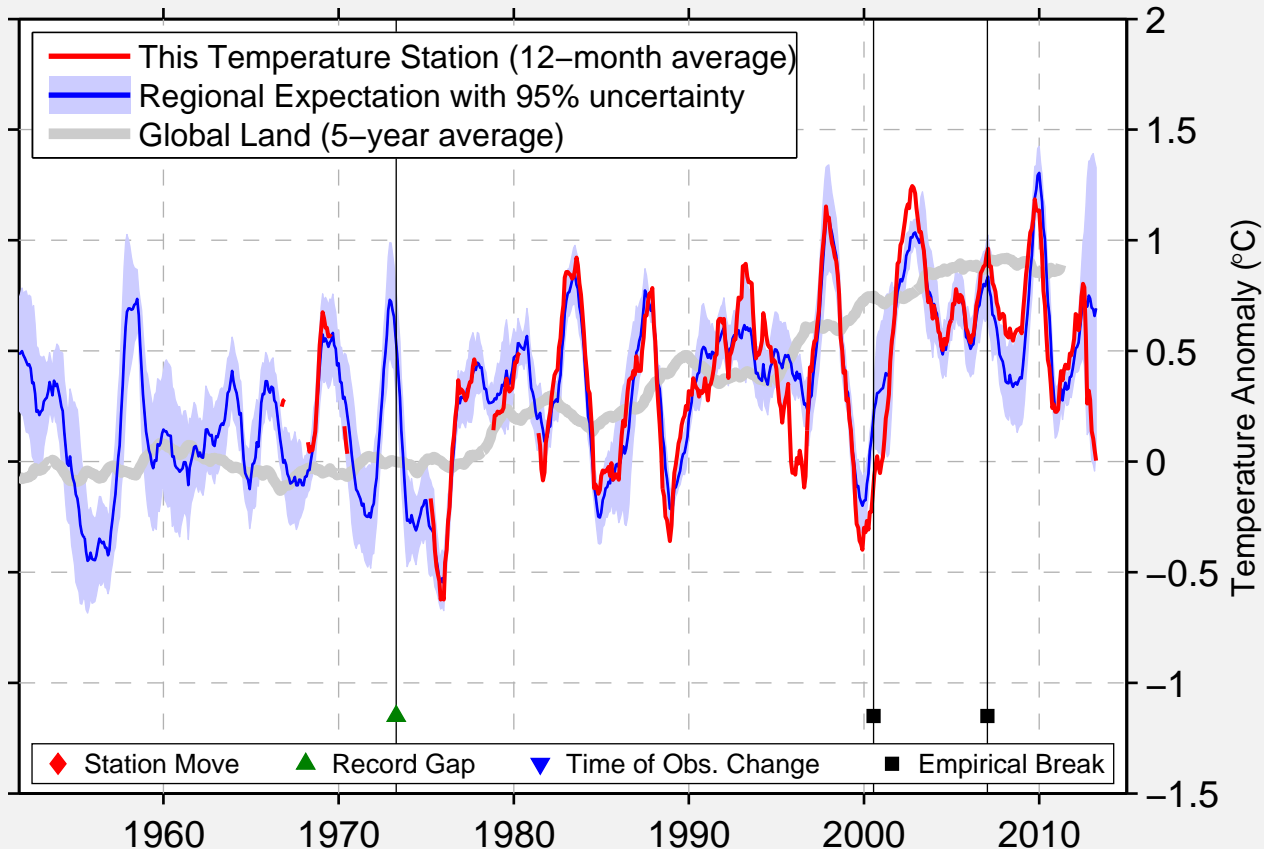

SANTA MARIA/SIMON BOLIVAR

11.133 N, 74.233 W (Colombia)

Data Quality Controlled and Aligned at Breakpoints

Berkeley Earth