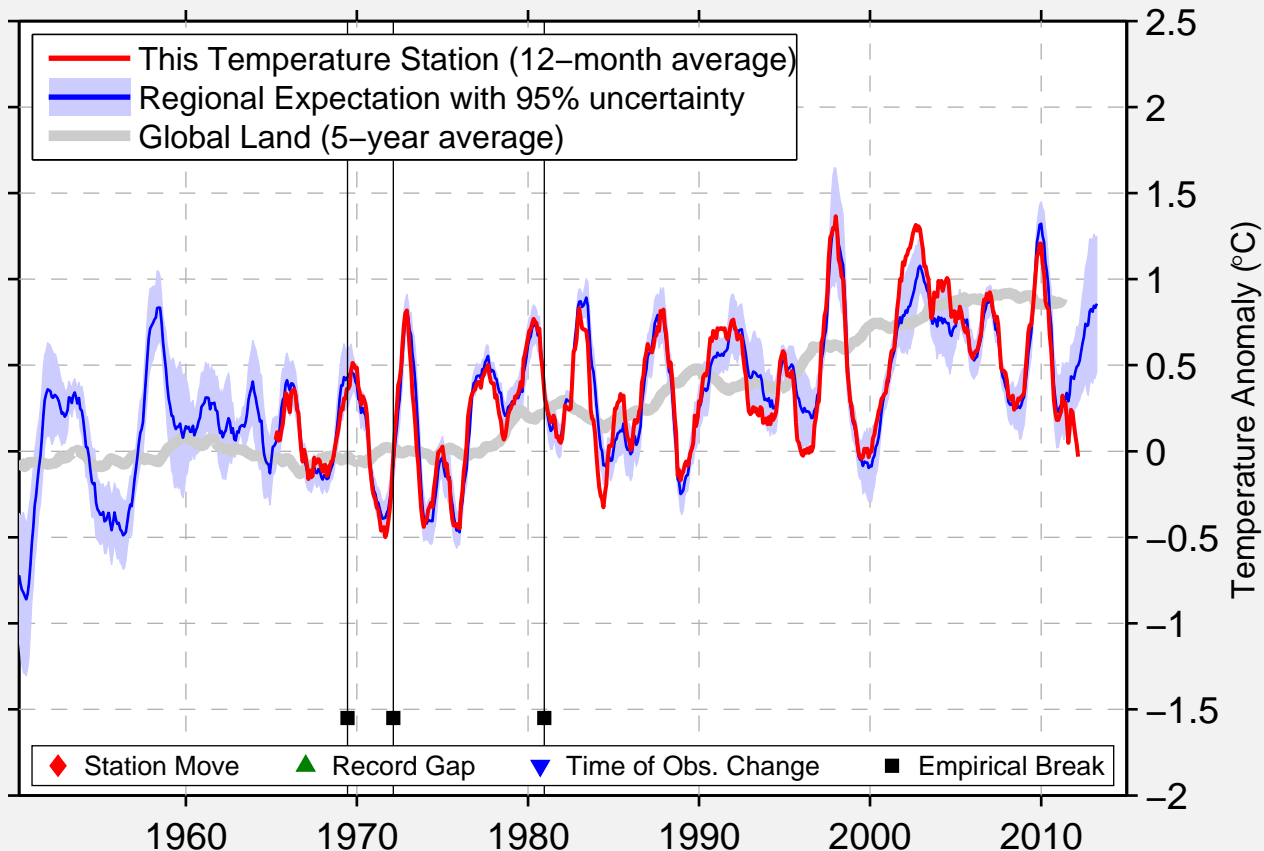

# BARRANCABERMEJA/YARIGUIES

7.017 N, 73.800 W (Colombia)

Data Quality Controlled and Aligned at Breakpoints

Berkeley Earth