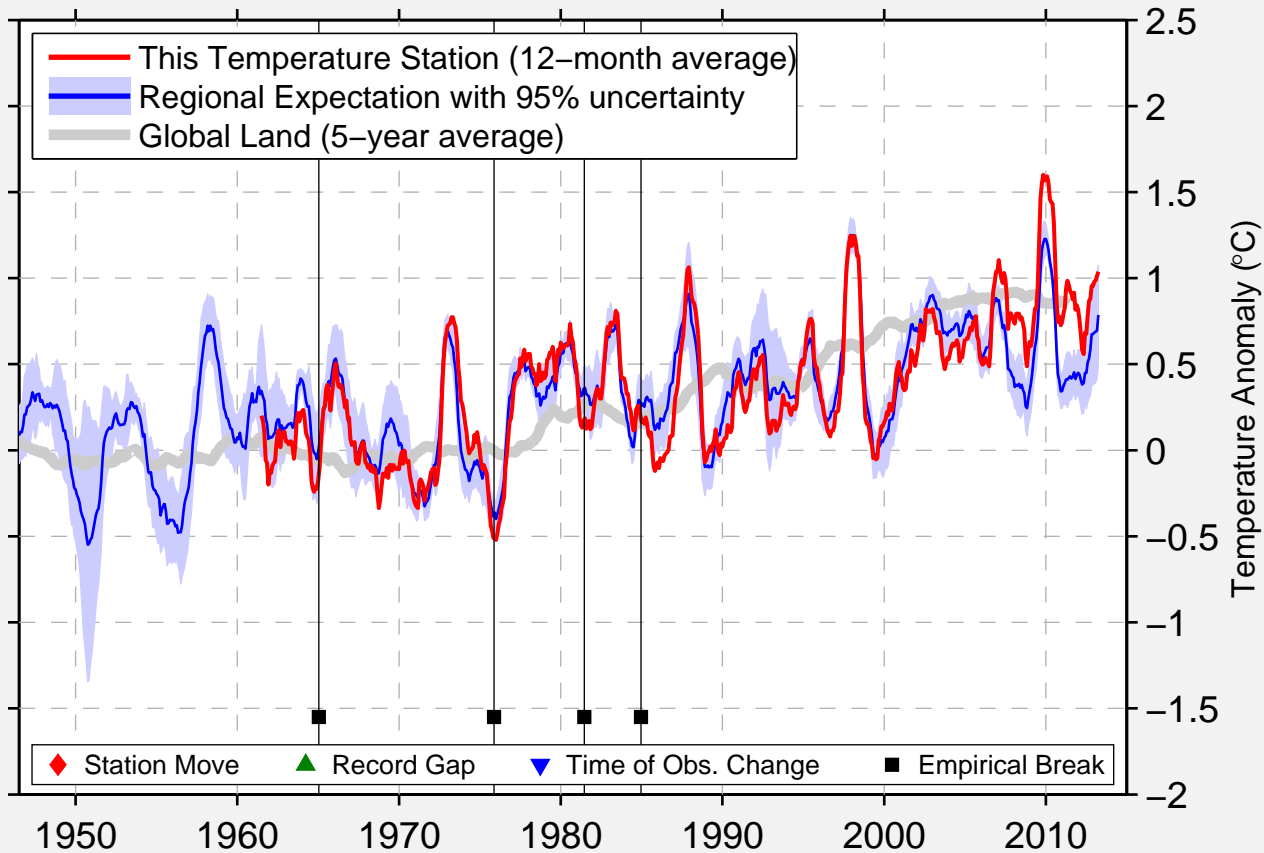

VILLAVICENCIO/VANGUARDIA

4.167 N, 73.617 W (Colombia)

Data Quality Controlled and Aligned at Breakpoints

Berkeley Earth