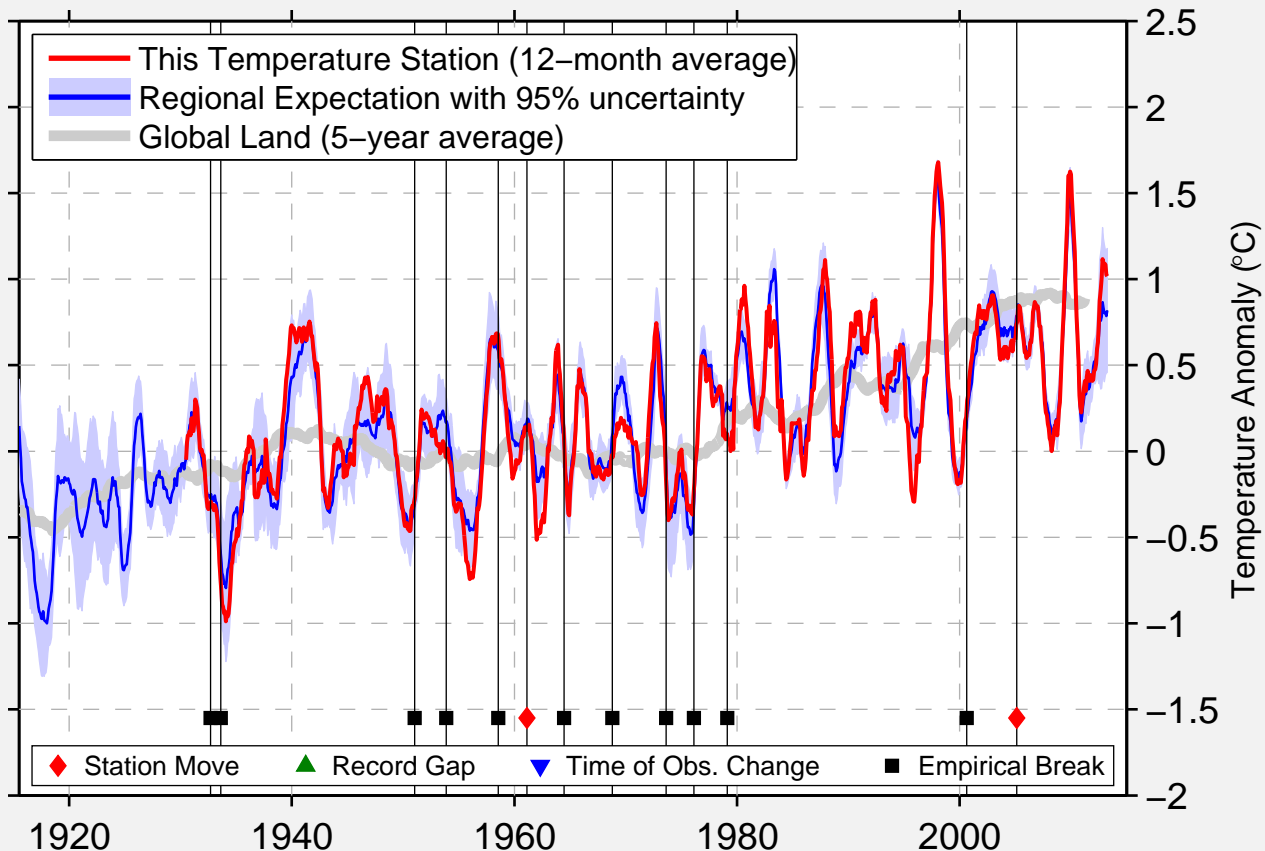

CALI/ALFONSO BONILLA ARAGON

3.450 N, 76.382 W (Colombia)

Data Quality Controlled and Aligned at Breakpoints

Berkeley Earth