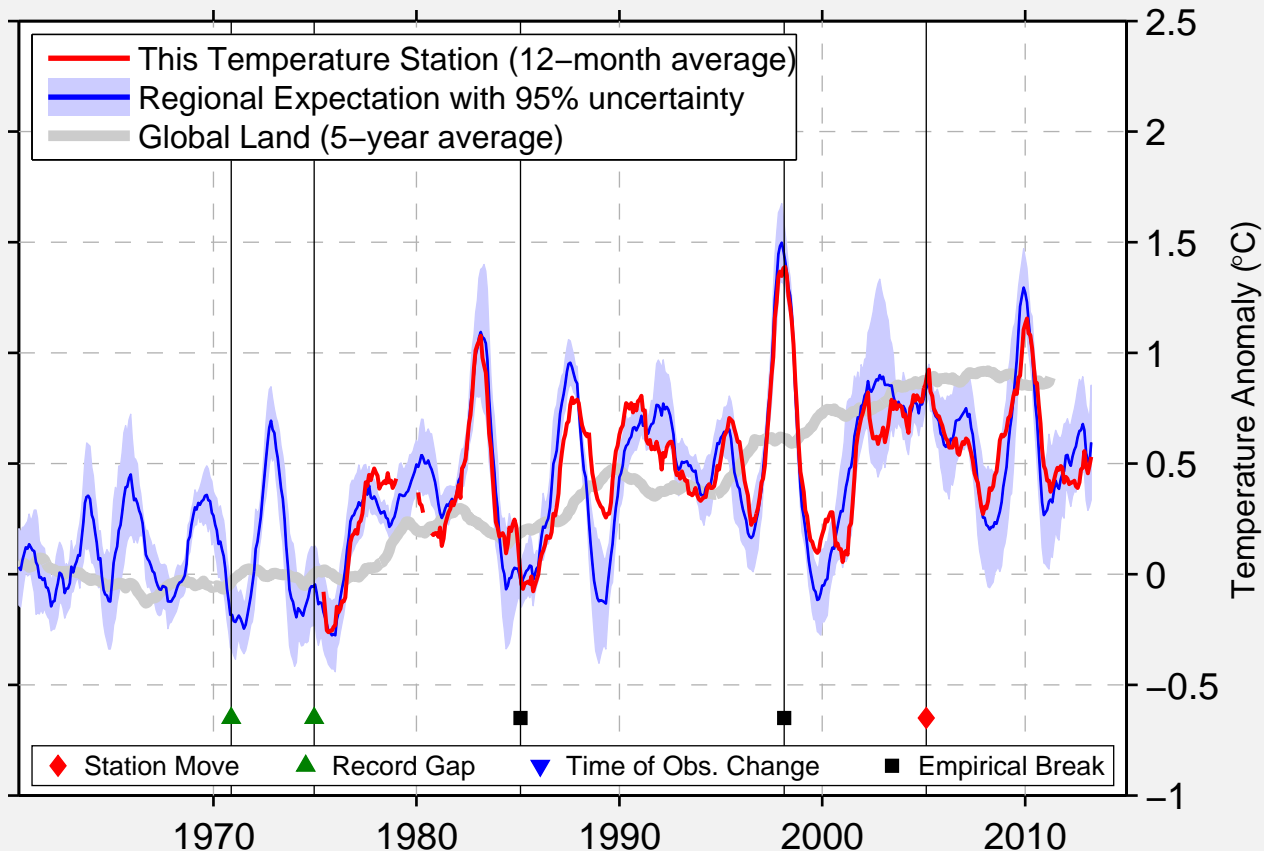

IPIALES/SAN LUIS

0.821 N, 77.650 W (Colombia)

Data Quality Controlled and Aligned at Breakpoints

Berkeley Earth