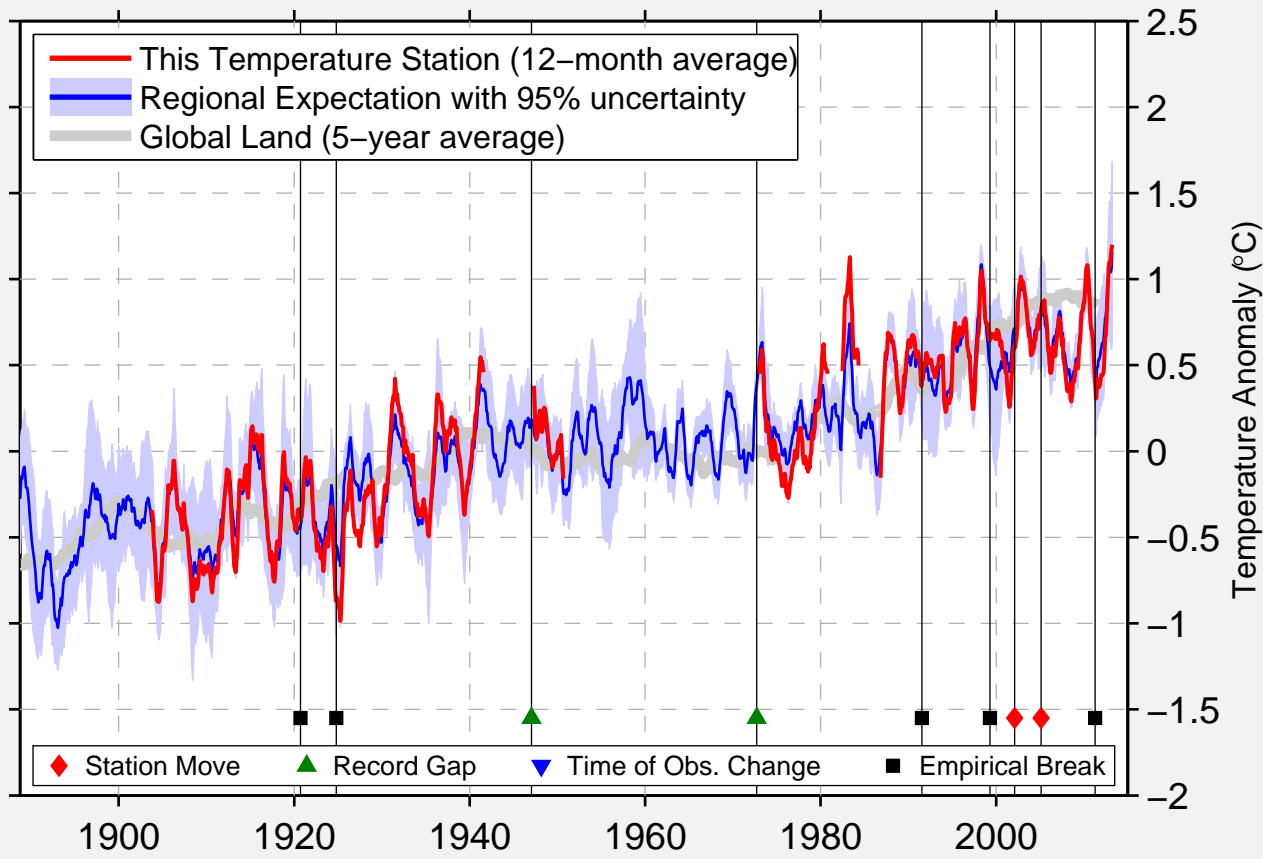

# CHRISTMAS ISLAND DETACHE

10.354 S, 105.565 E ([Conflict])

Data Quality Controlled and Aligned at Breakpoints

Berkeley Earth