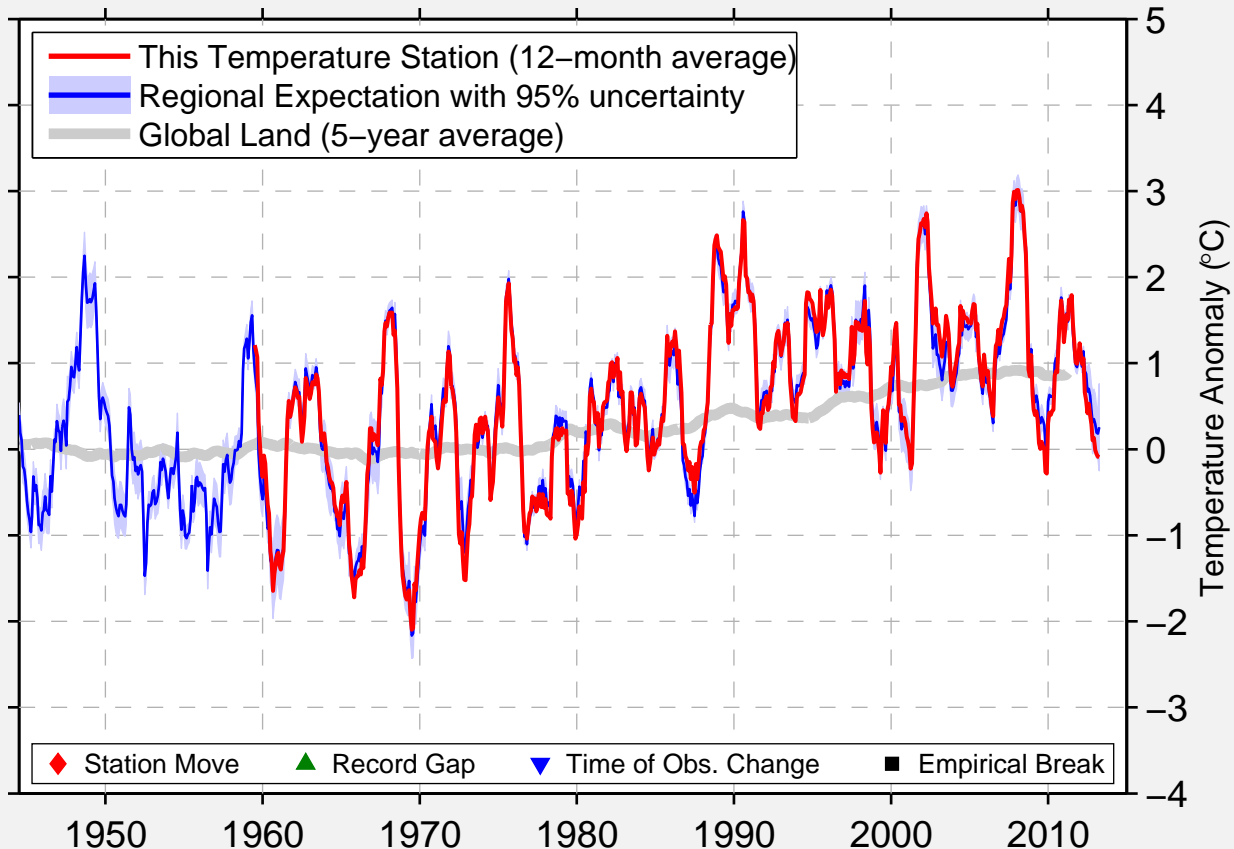

# AIHUI

50.250 N, 127.450 E (China)

Data Quality Controlled and Aligned at Breakpoints

Berkeley Earth