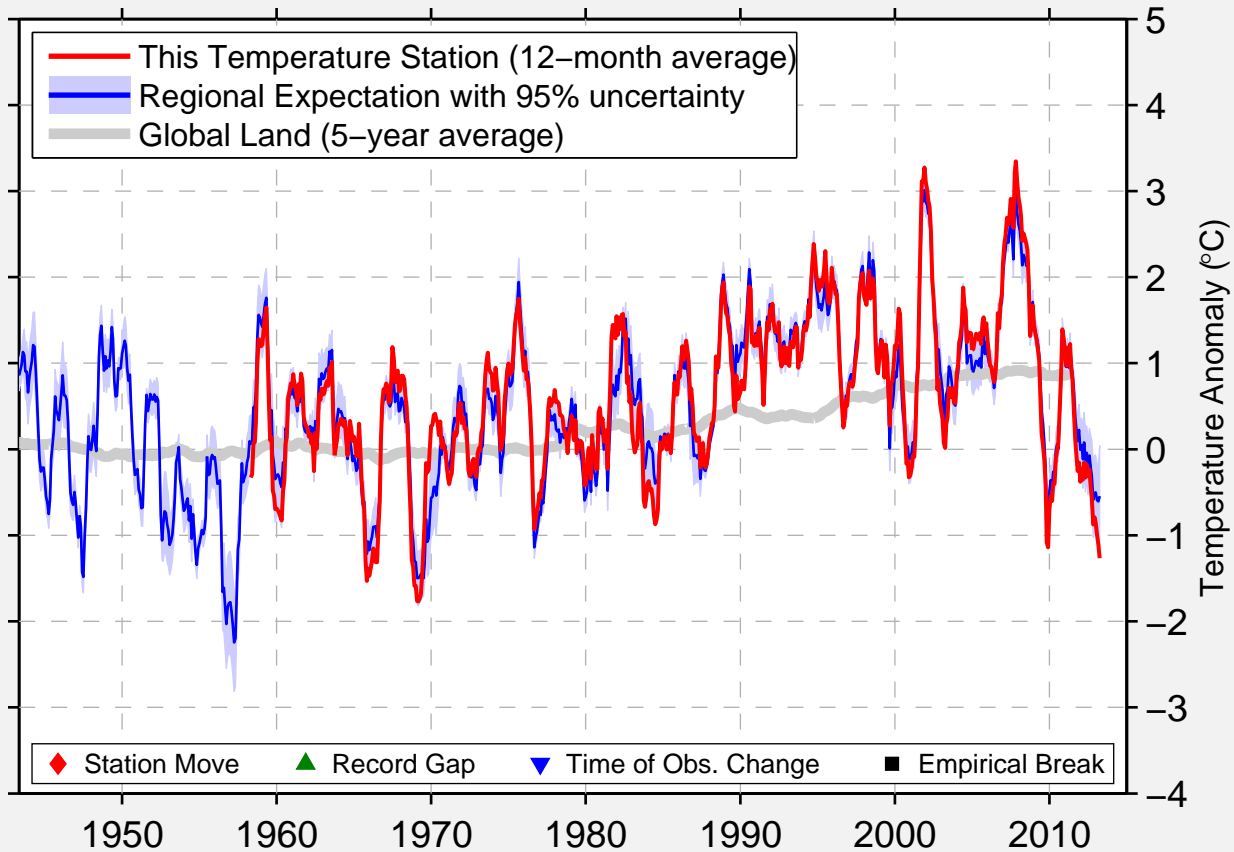

XIN BARAG YOUQI

48.667 N, 116.817 E (China)

Data Quality Controlled and Aligned at Breakpoints

Berkeley Earth