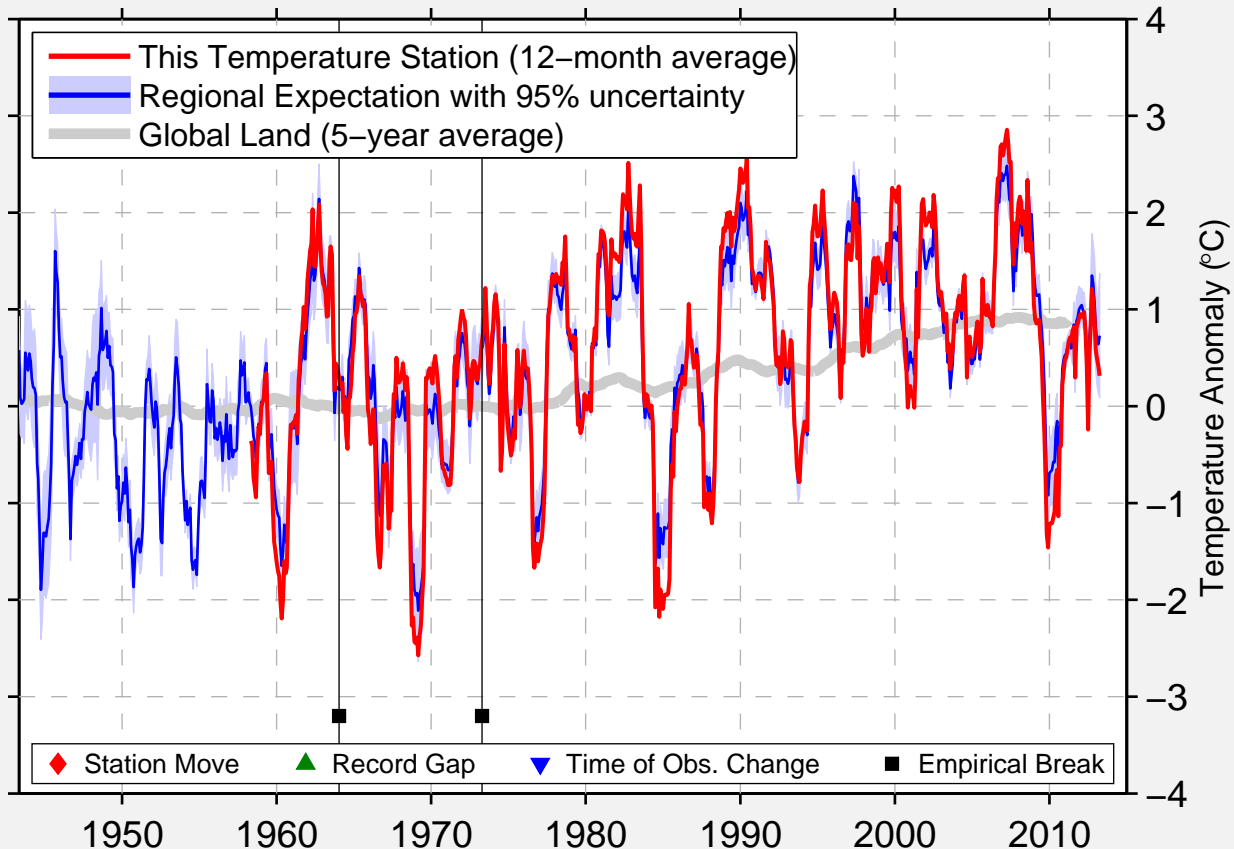

# KABA HE

48.050 N, 86.350 E (China)

Data Quality Controlled and Aligned at Breakpoints

Berkeley Earth