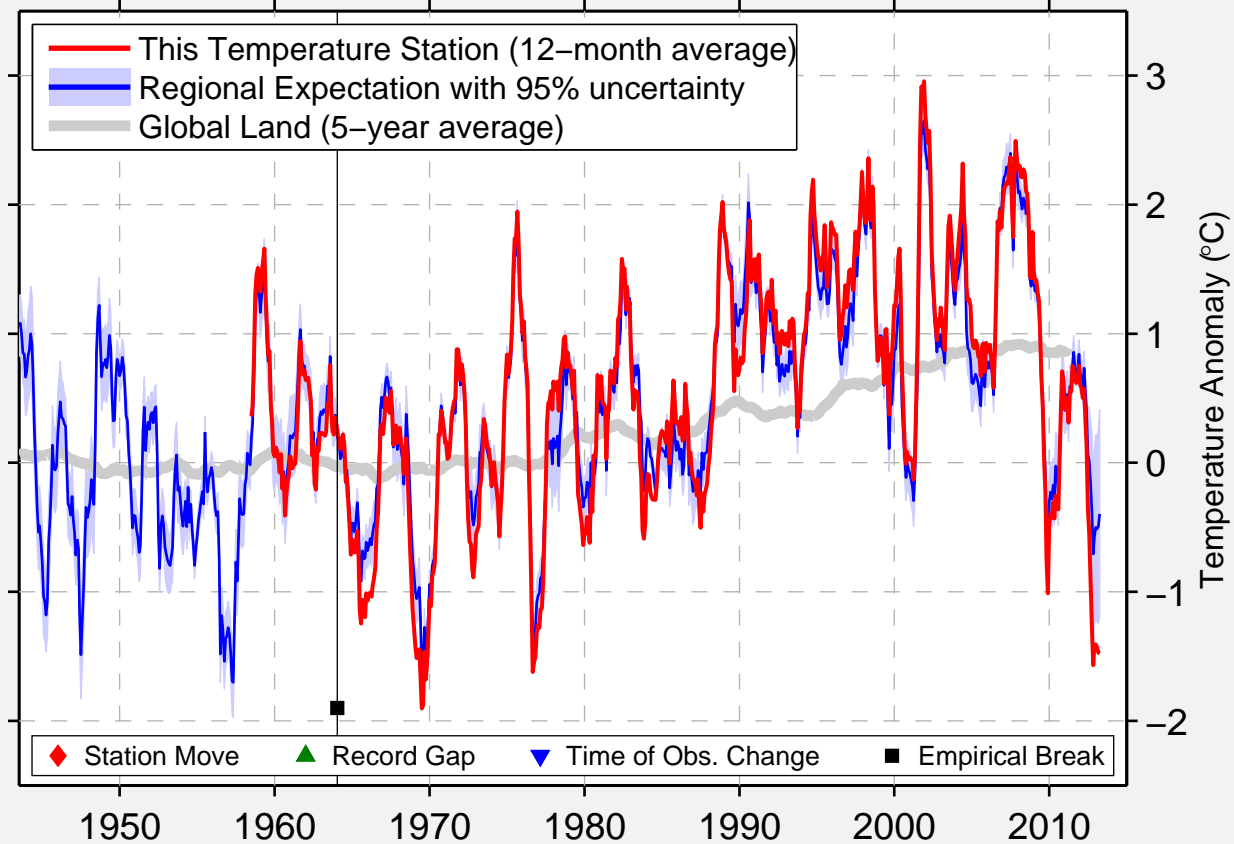

TAILAI

46.400 N, 123.435 E (China)

Data Quality Controlled and Aligned at Breakpoints

Berkeley Earth