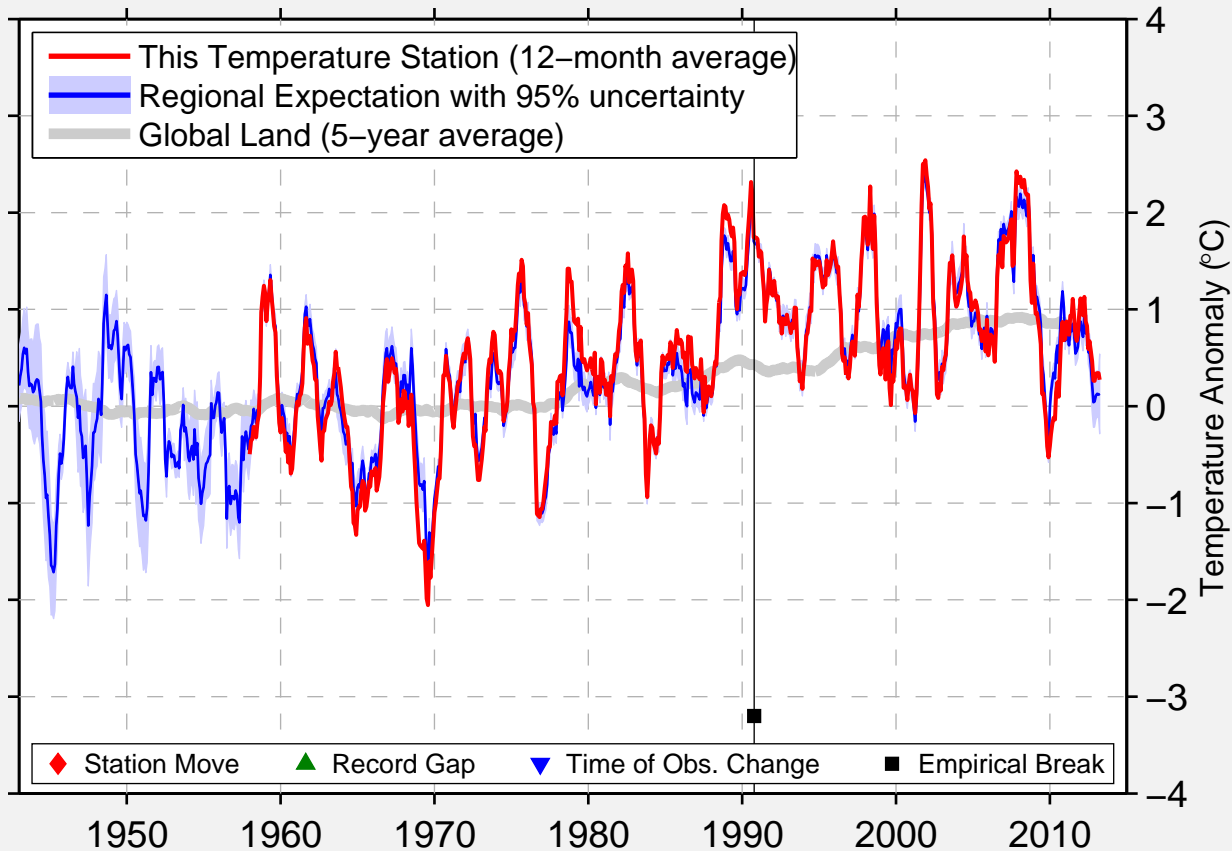

# BAOQING

46.317 N, 132.183 E (China)

Data Quality Controlled and Aligned at Breakpoints

Berkeley Earth