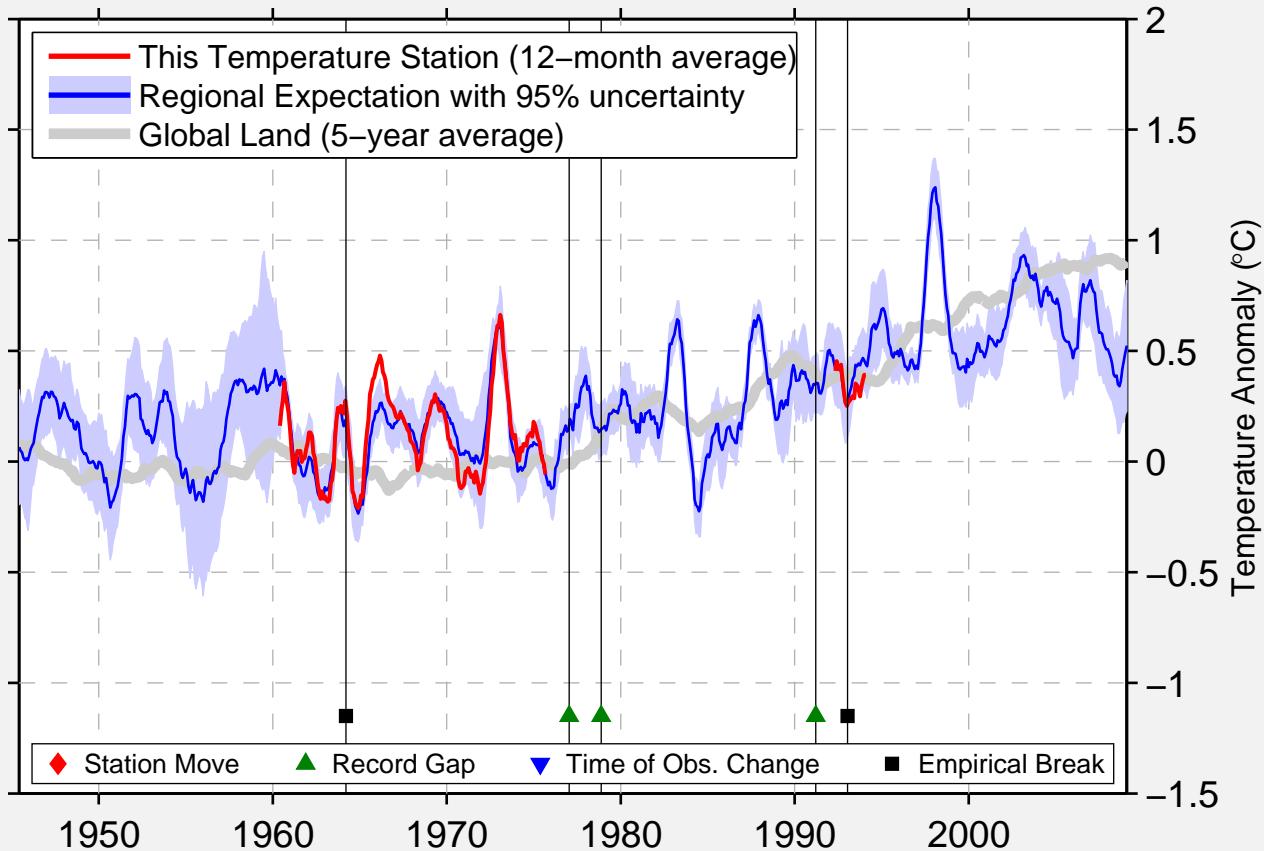

# MENGGALA (ASTRAKSETRA) INDONES

4.450 S, 105.183 E (Indonesia)

Data Quality Controlled and Aligned at Breakpoints

Berkeley Earth