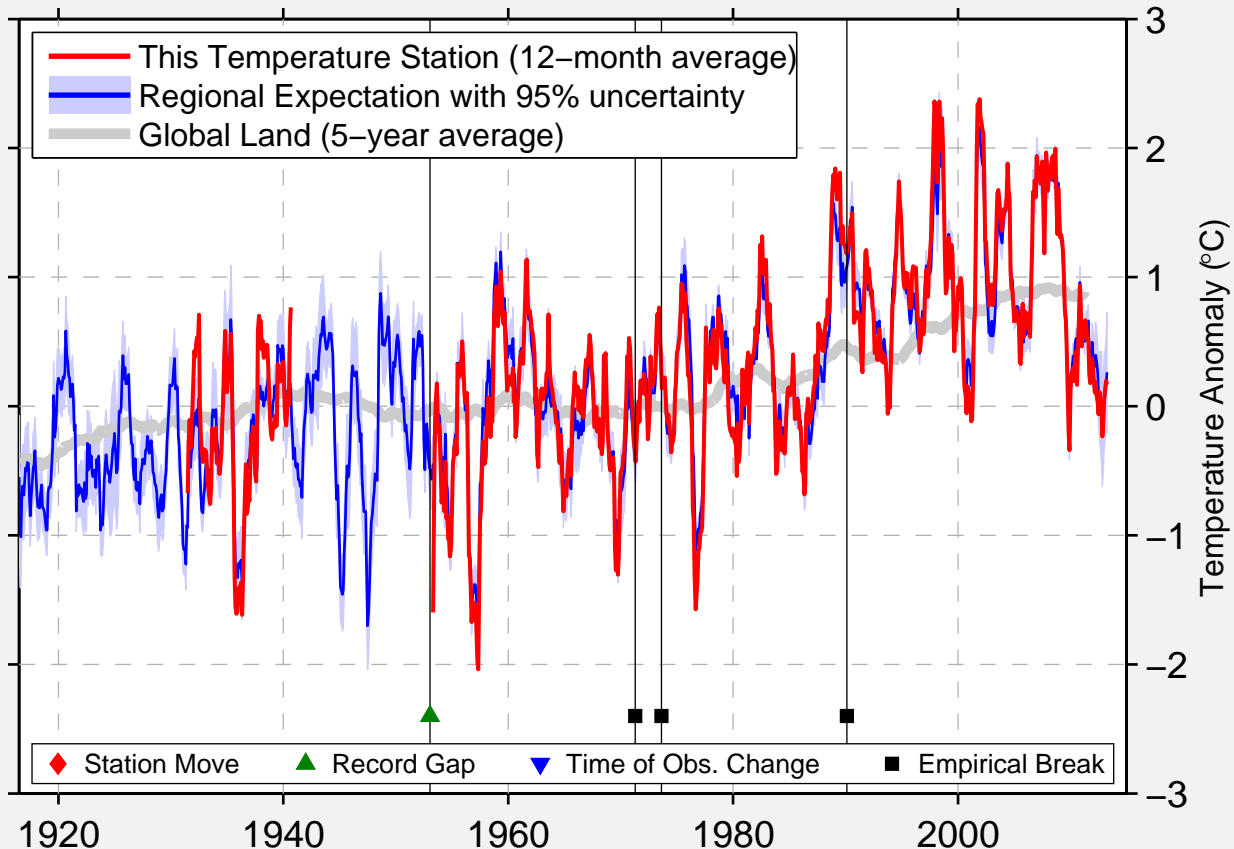

DUNHUA

43.367 N, 128.199 E (China)

Data Quality Controlled and Aligned at Breakpoints

Berkeley Earth