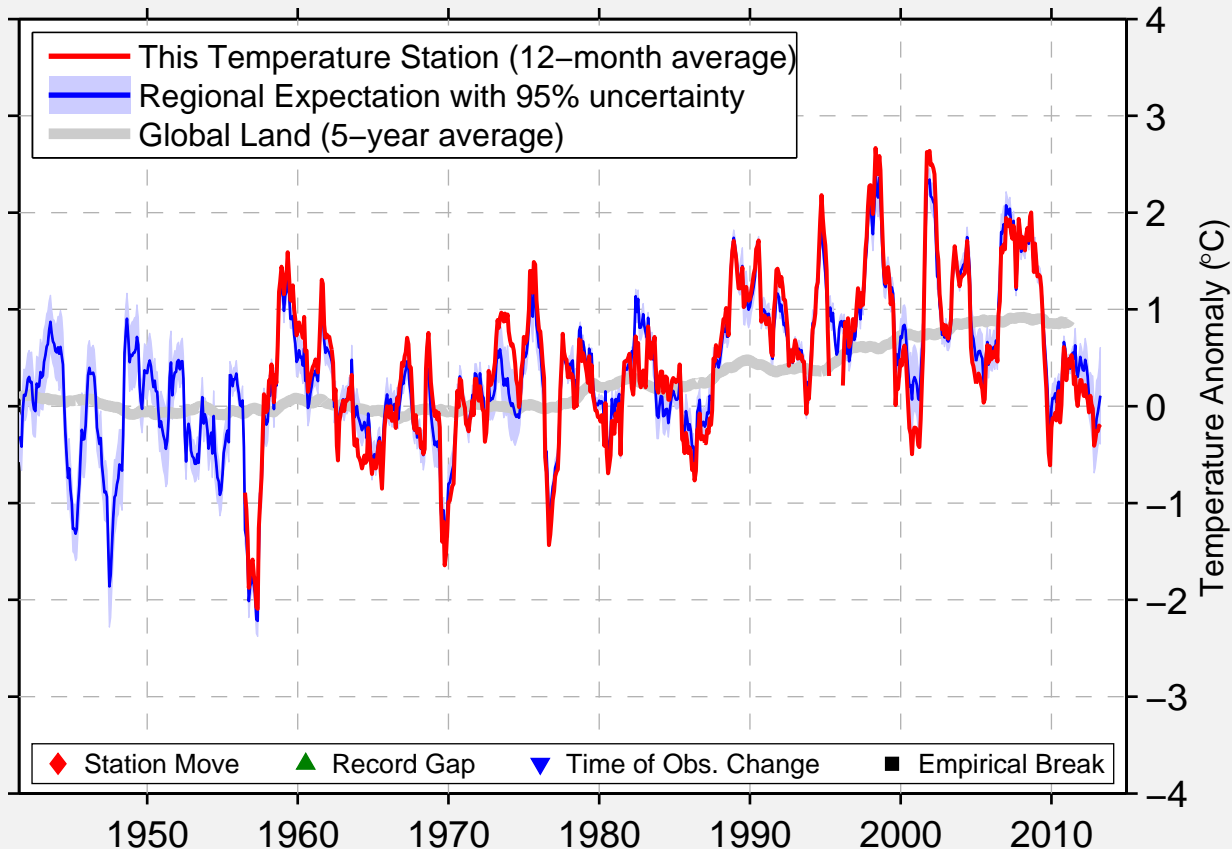

HUADIAN

42.983 N, 126.750 E (China)

Data Quality Controlled and Aligned at Breakpoints

Berkeley Earth