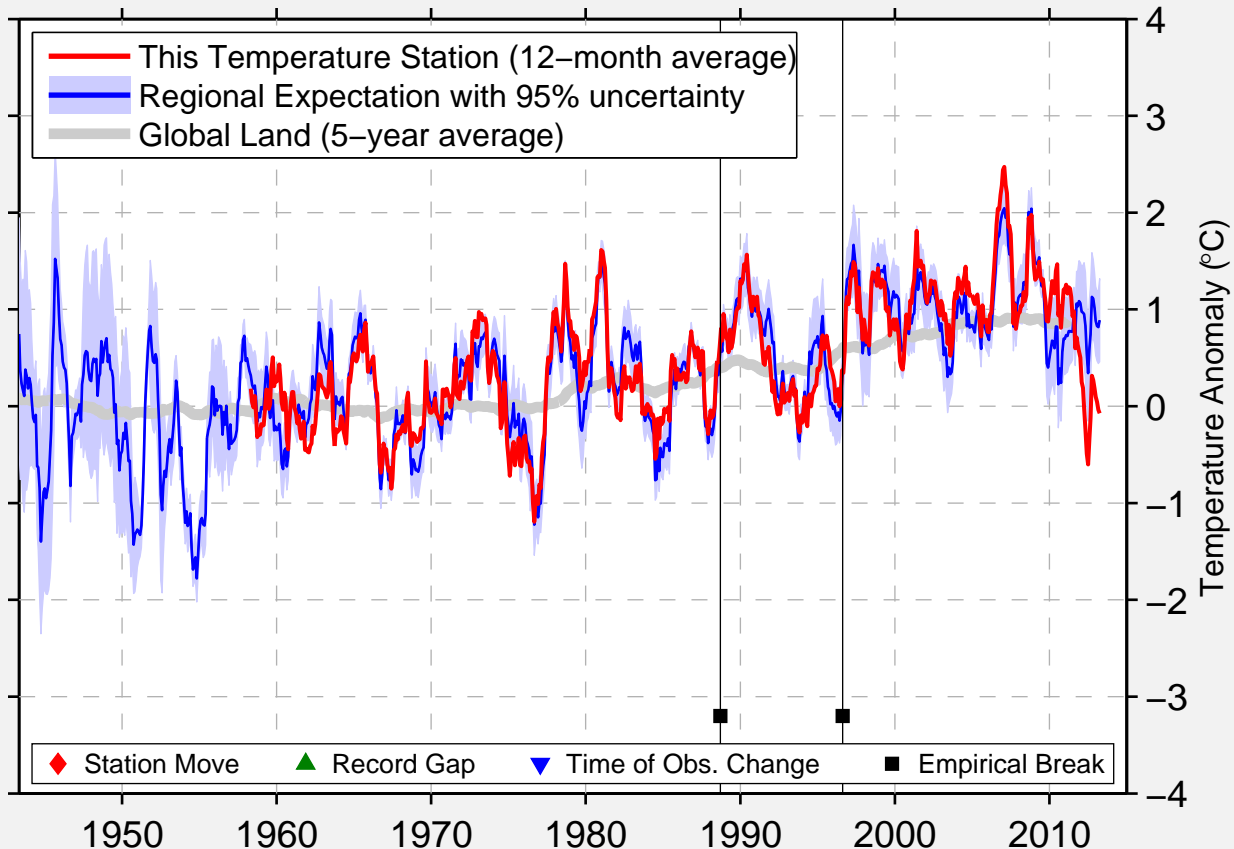

BALGUNTAY

42.667 N, 86.333 E (China)

Data Quality Controlled and Aligned at Breakpoints

Berkeley Earth