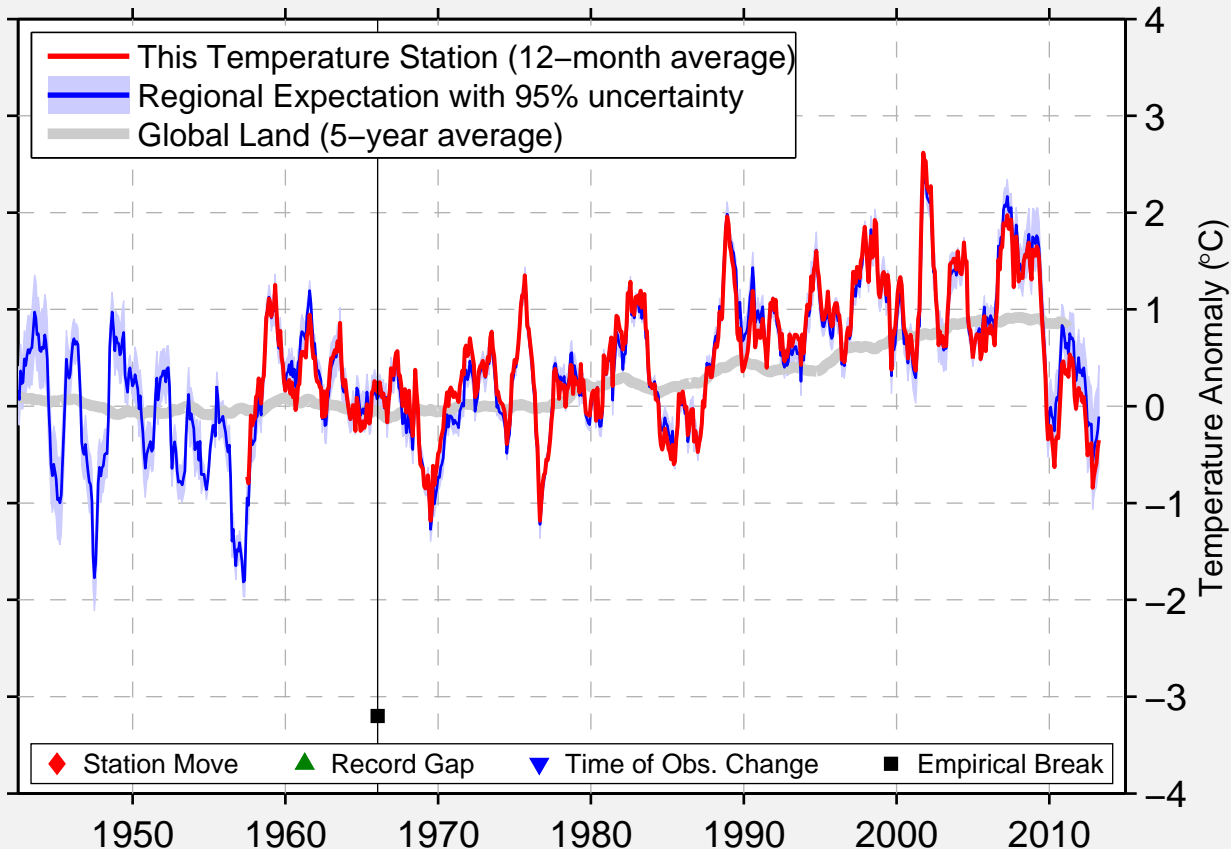

BUGT

42.333 N, 120.700 E (China)

Data Quality Controlled and Aligned at Breakpoints

Berkeley Earth