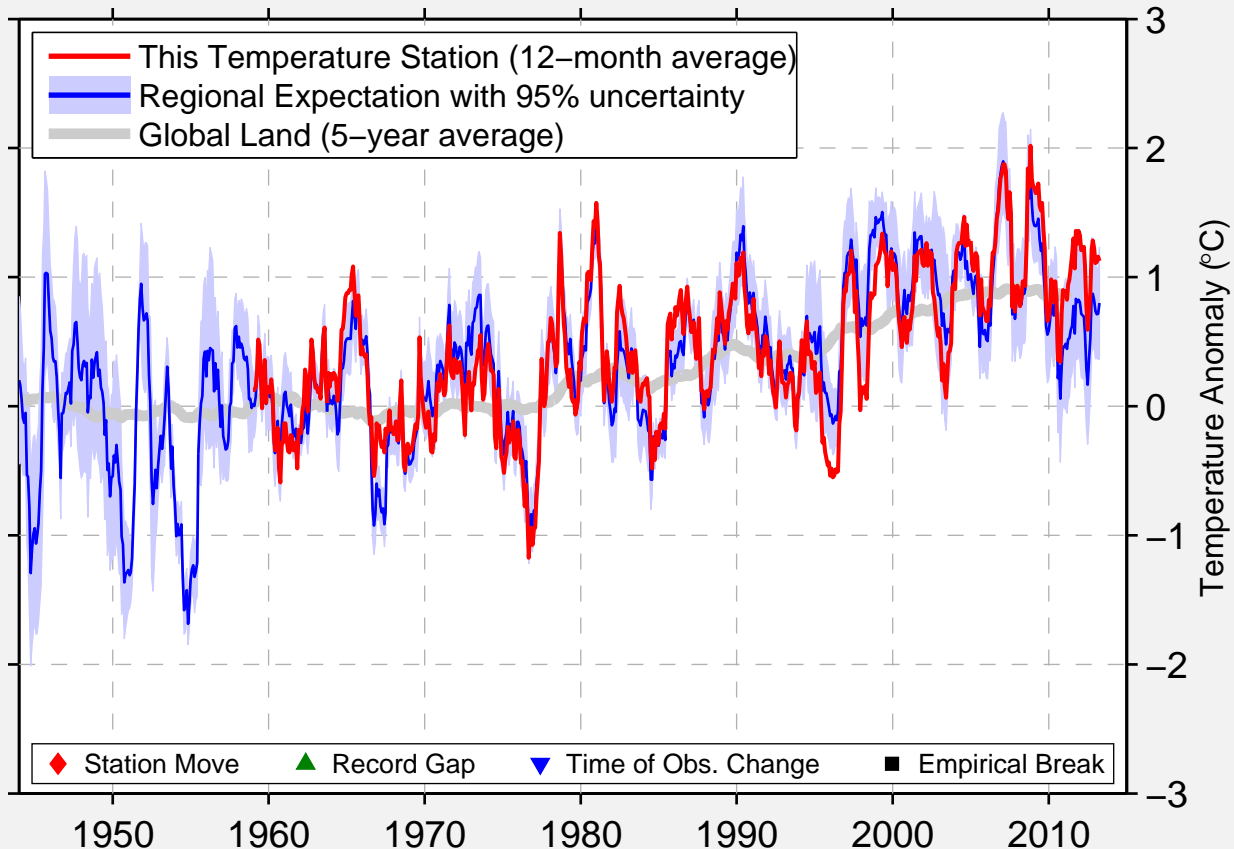

# KORLA

41.750 N, 86.133 E (China)

Data Quality Controlled and Aligned at Breakpoints

Berkeley Earth