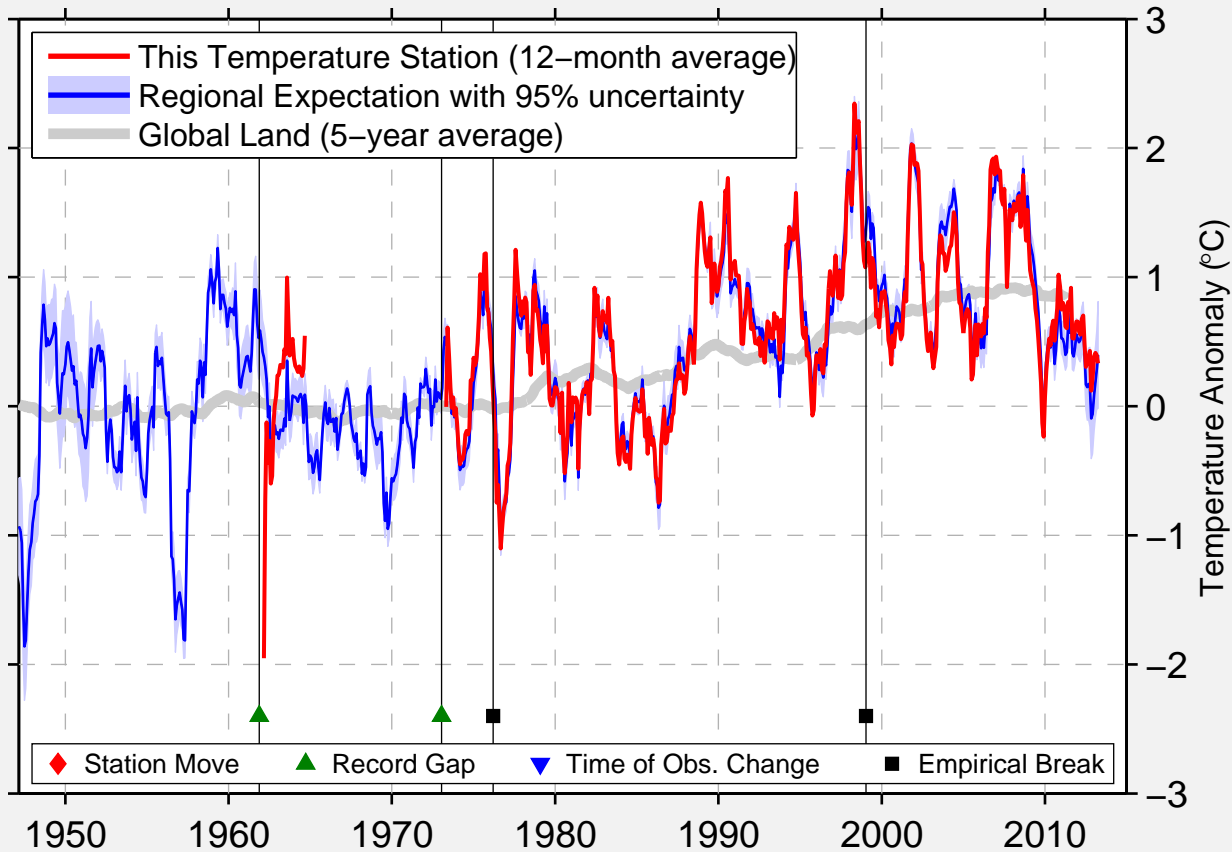

# CHANGBAI

41.350 N, 128.167 E (China)

Data Quality Controlled and Aligned at Breakpoints

Berkeley Earth