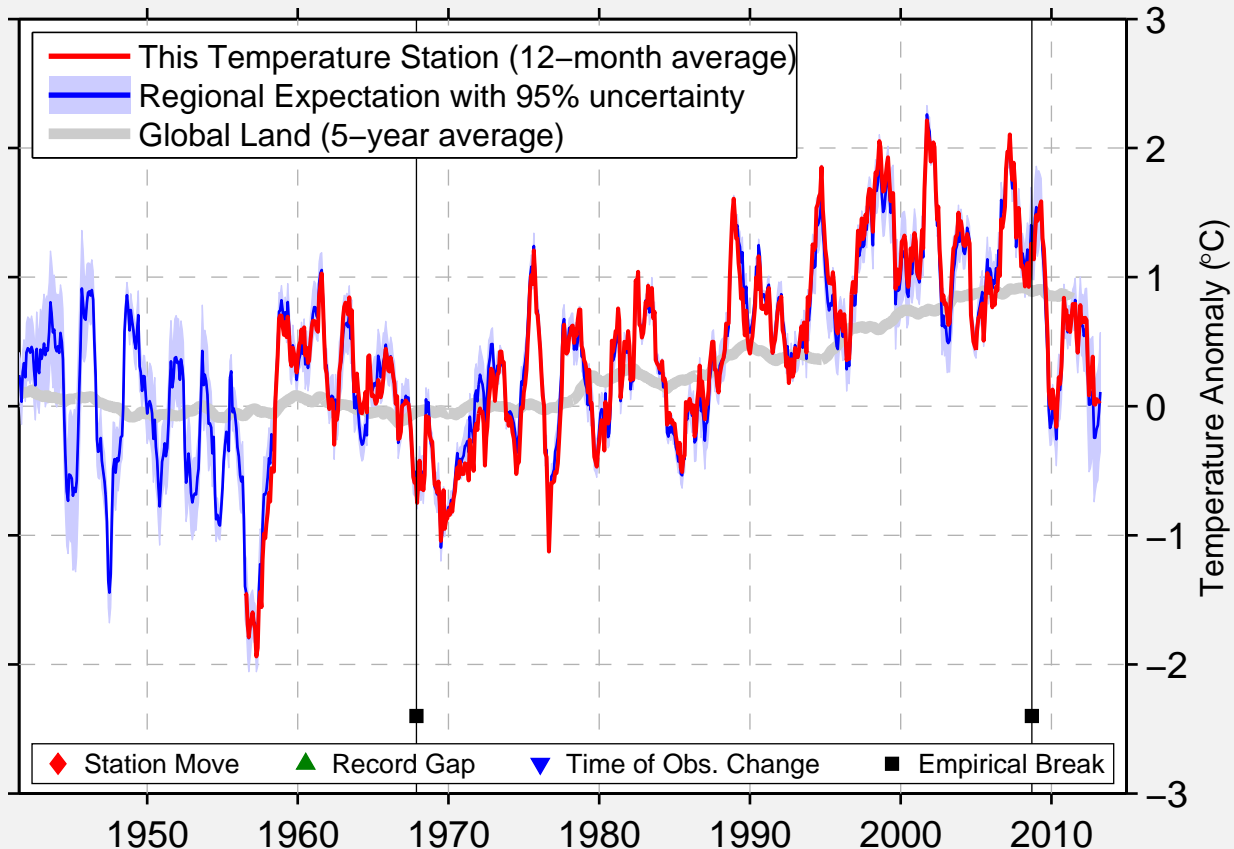

FENGNING

41.212 N, 116.630 E (China)

Data Quality Controlled and Aligned at Breakpoints

Berkeley Earth