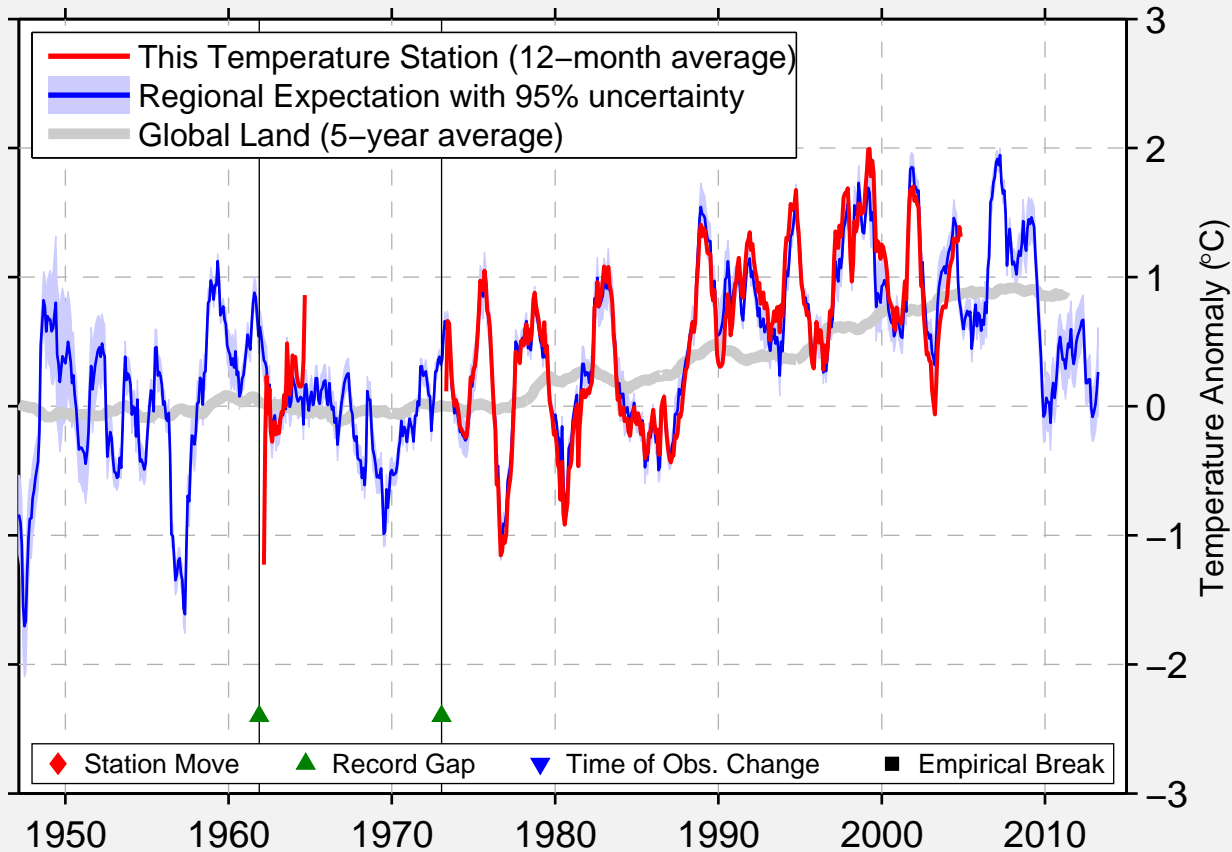

# HAIYANG DAO

39.050 N, 123.217 E (China)

Data Quality Controlled and Aligned at Breakpoints

Berkeley Earth