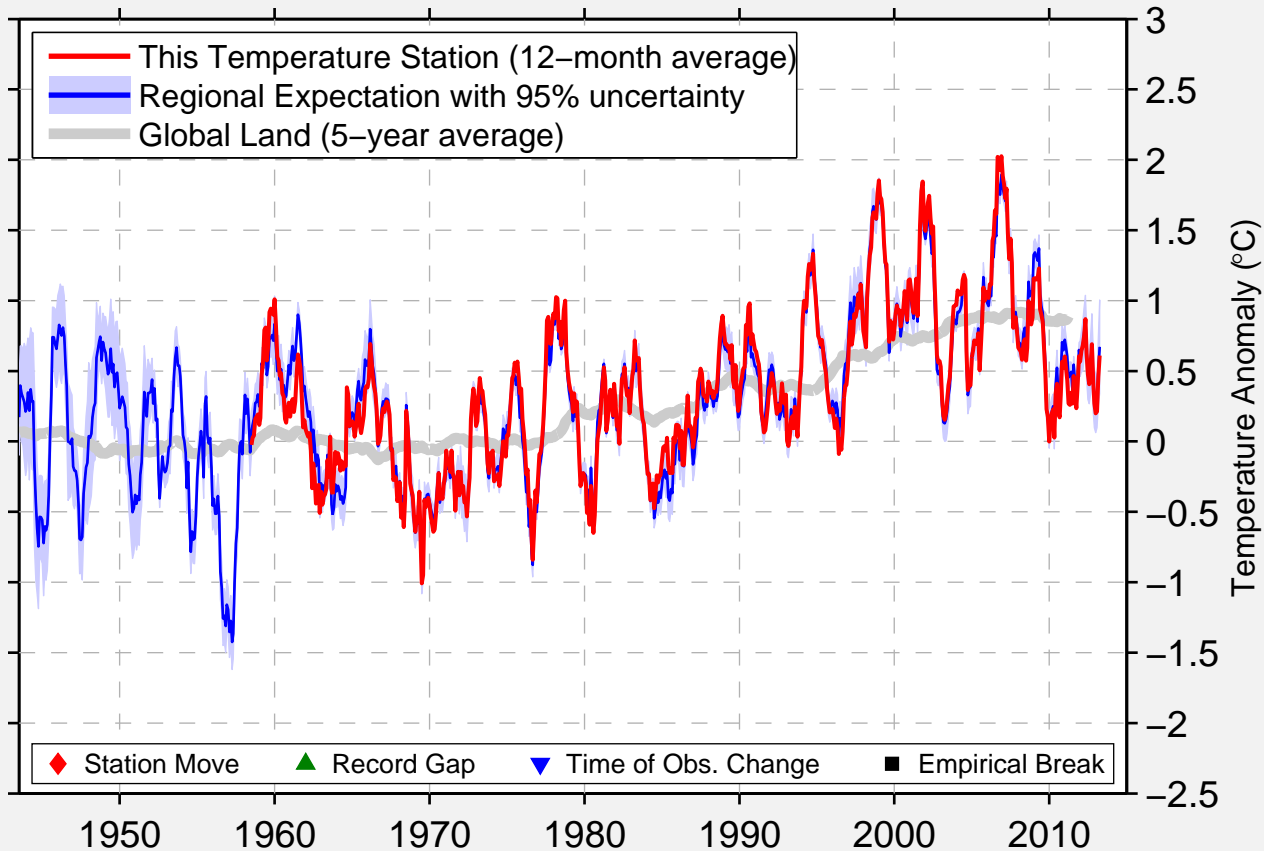

YIYUAN

36.183 N, 118.150 E (China)

Data Quality Controlled and Aligned at Breakpoints

Berkeley Earth