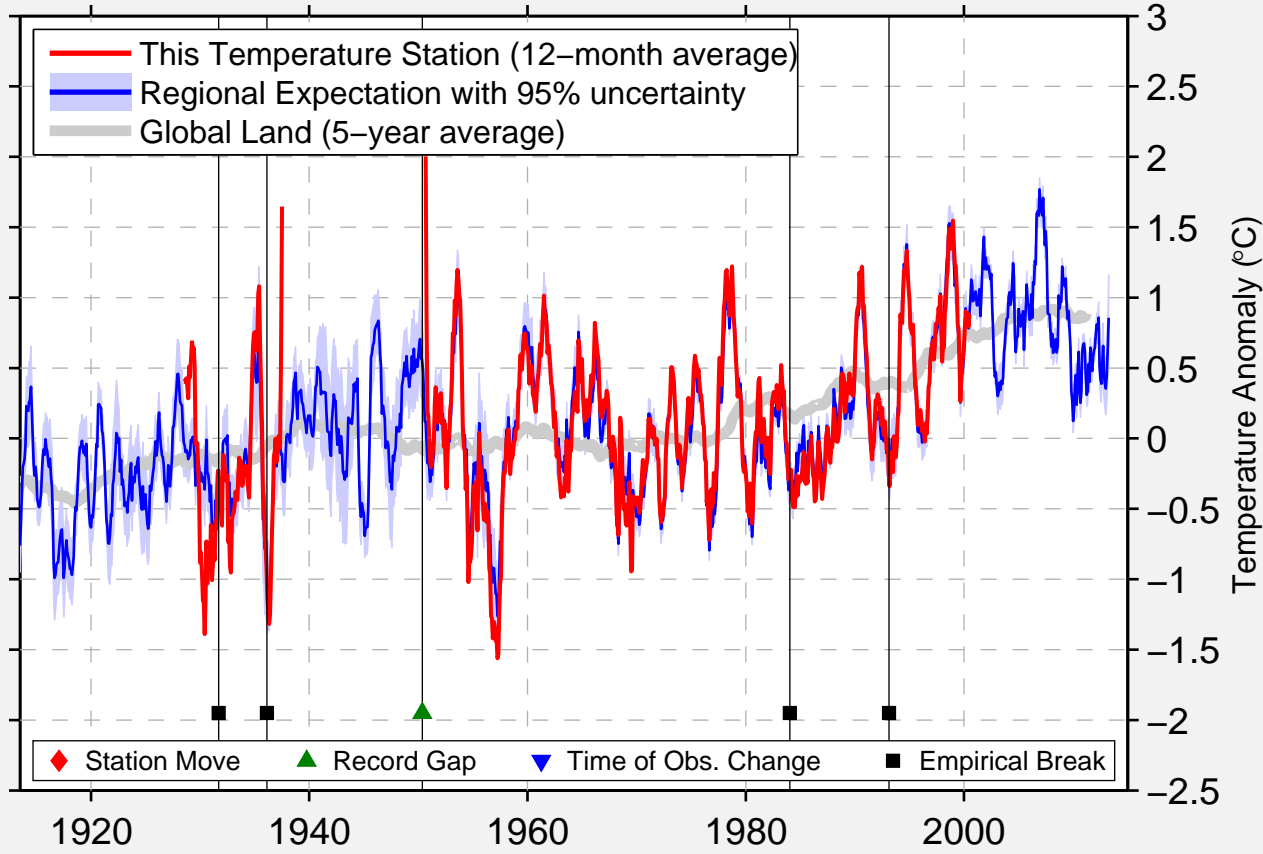

QING-JIANG WEI-YIN

33.600 N, 118.942 E (China)

Data Quality Controlled and Aligned at Breakpoints

Berkeley Earth