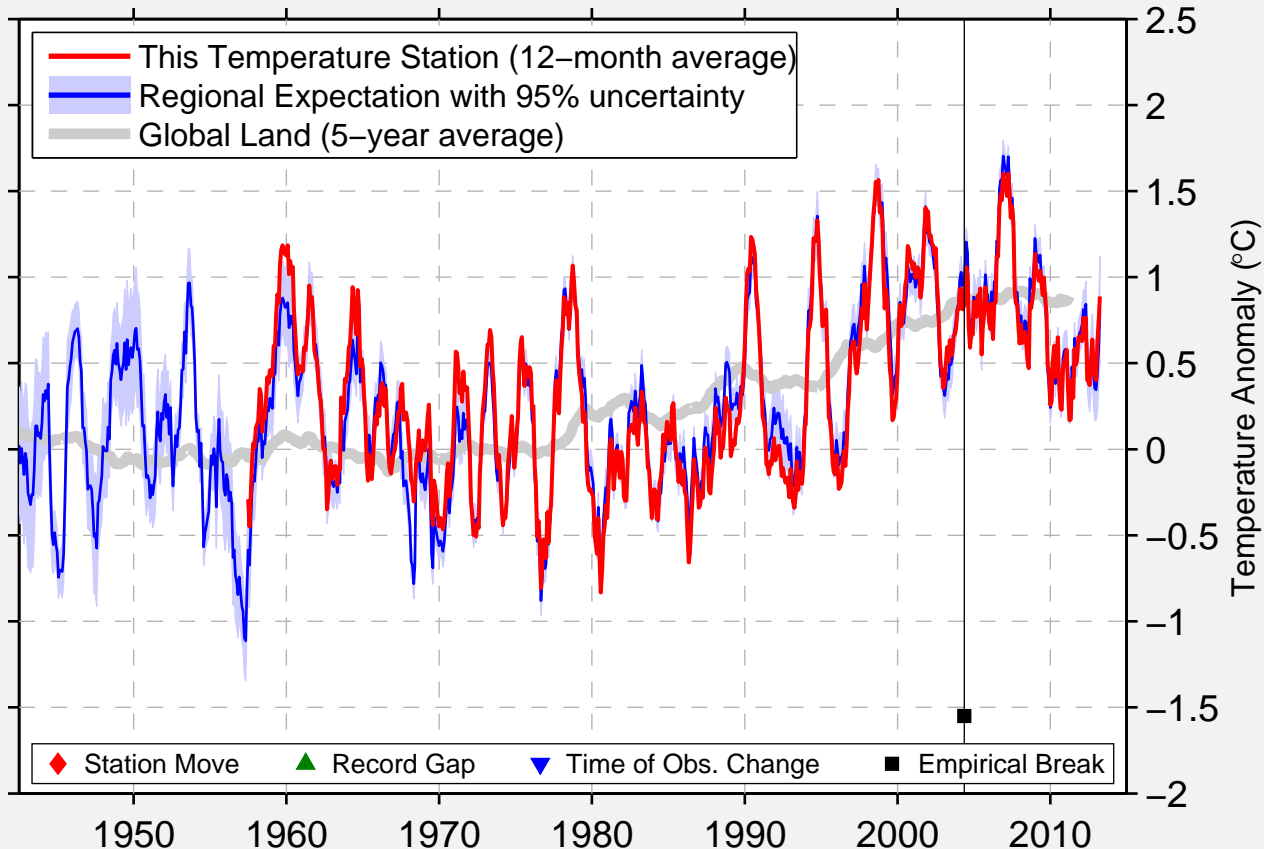

LUSI

32.067 N, 121.600 E (China)

◆ Station Move ▲ Record Gap ▼ Time of Obs. Change ■ Empirical Break