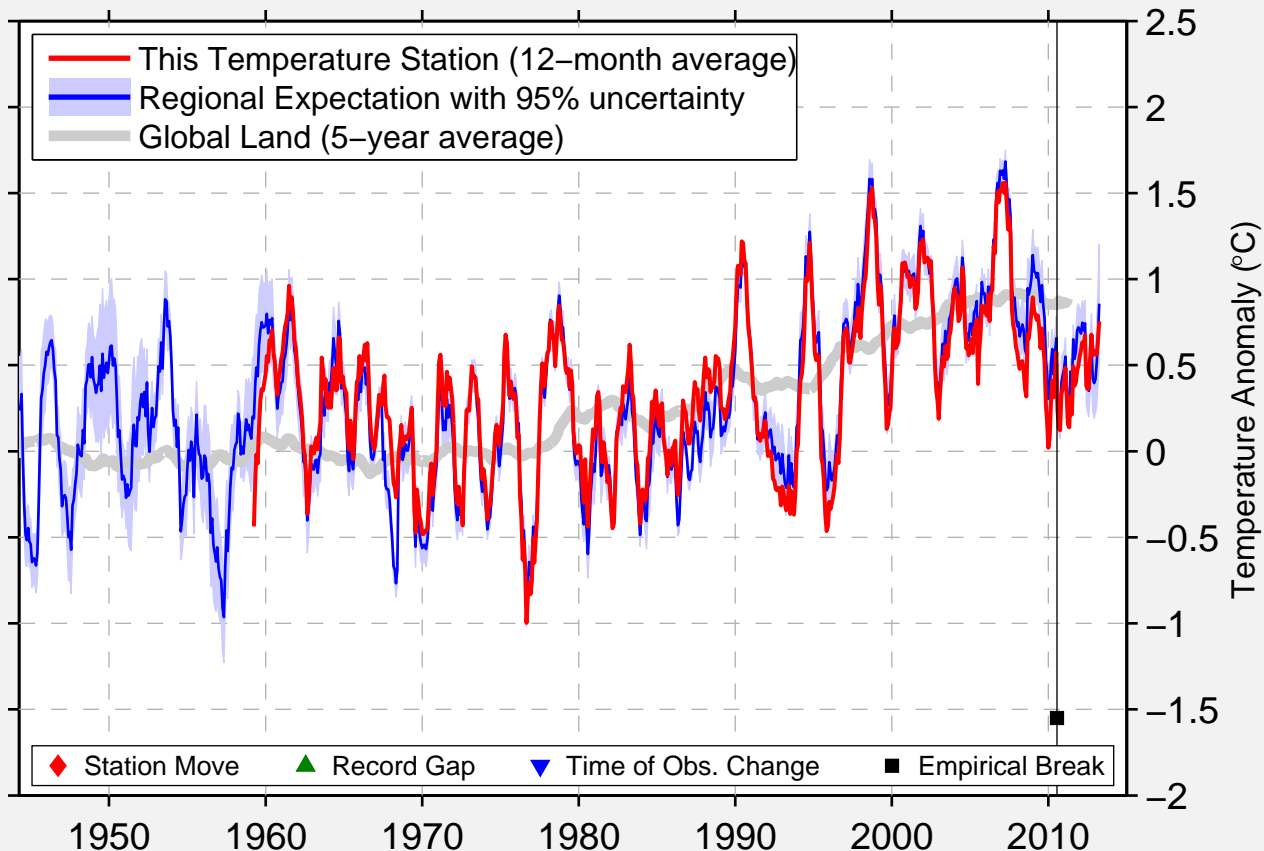

# SHENGSI

30.733 N, 122.450 E (China)

Data Quality Controlled and Aligned at Breakpoints

Berkeley Earth