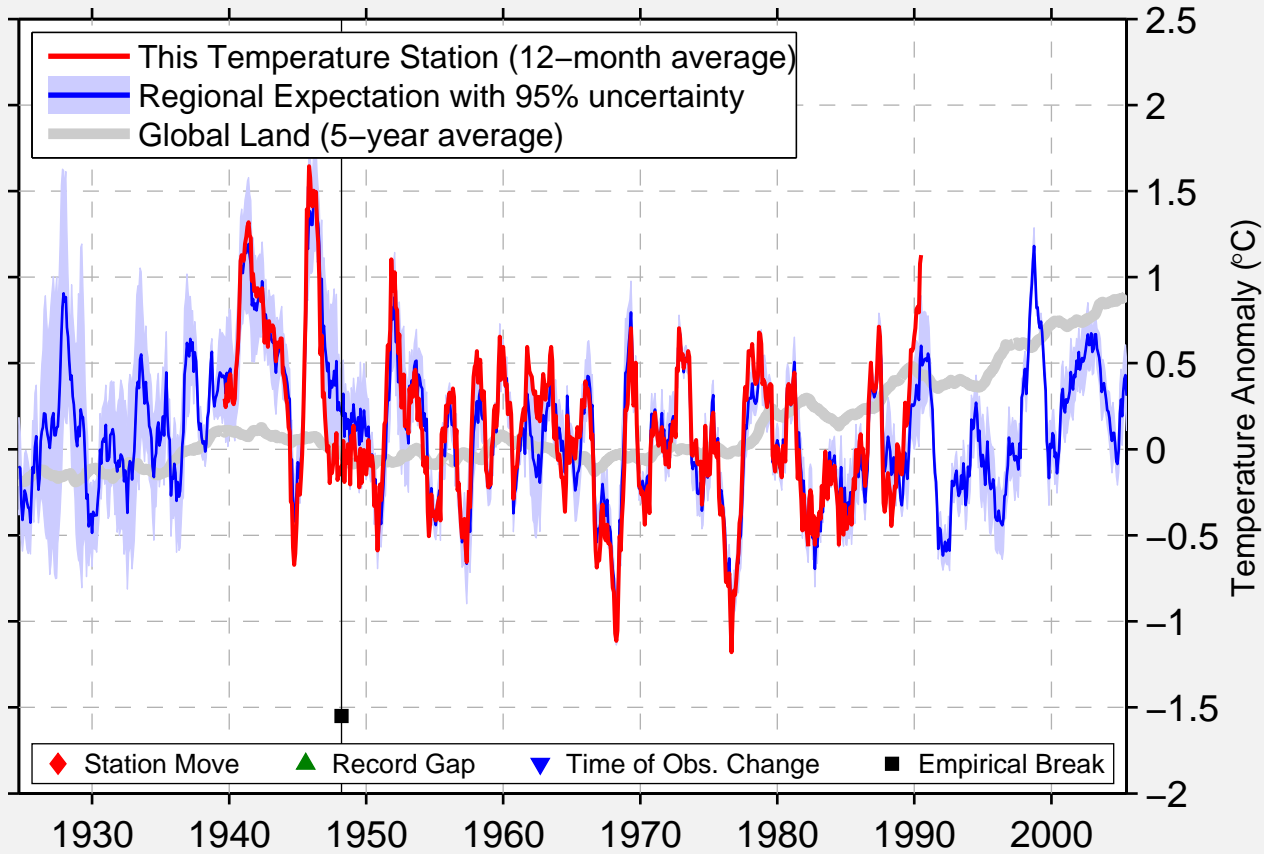

# YA AN/YEAN

30.000 N, 103.072 E (China)

Data Quality Controlled and Aligned at Breakpoints

Berkeley Earth