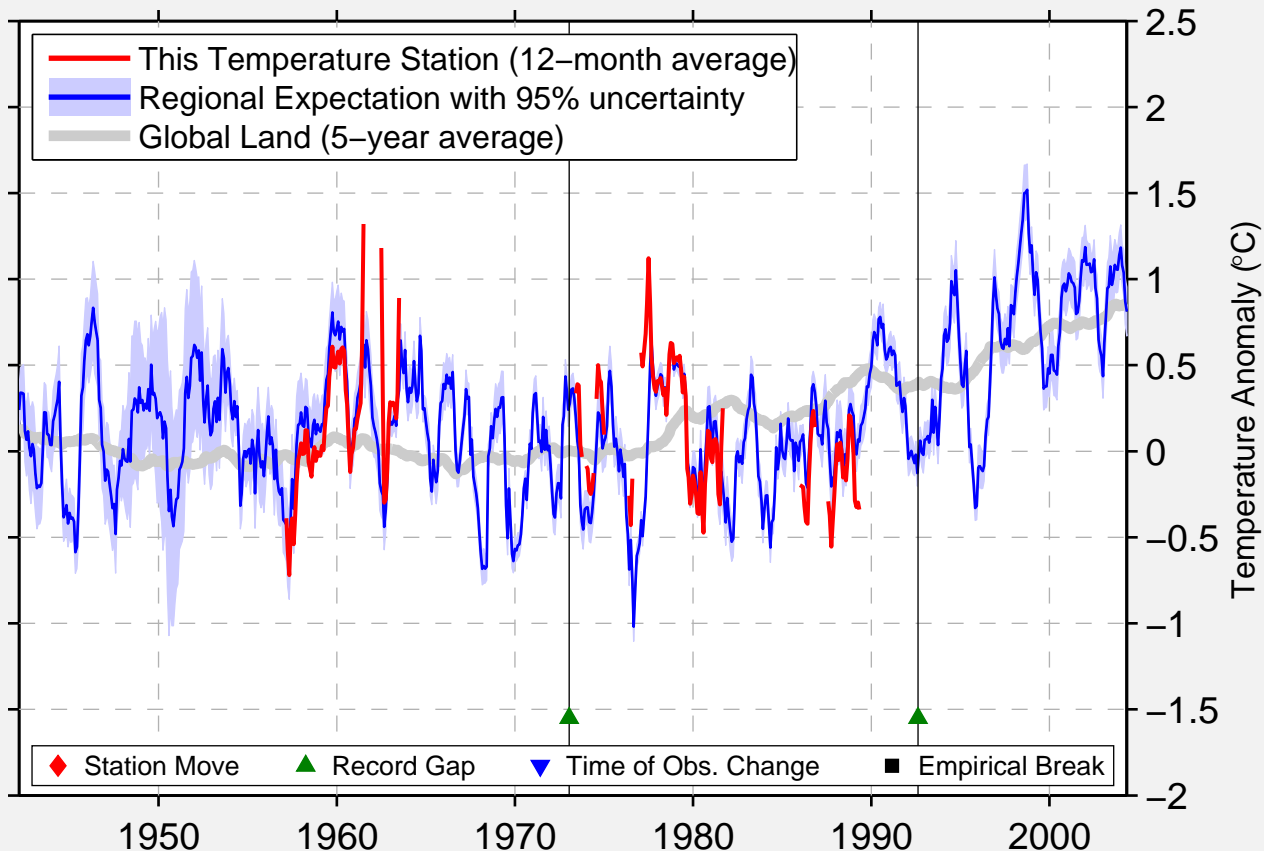

HONGJIA

28.617 N, 121.417 E (China)

Data Quality Controlled and Aligned at Breakpoints

Berkeley Earth