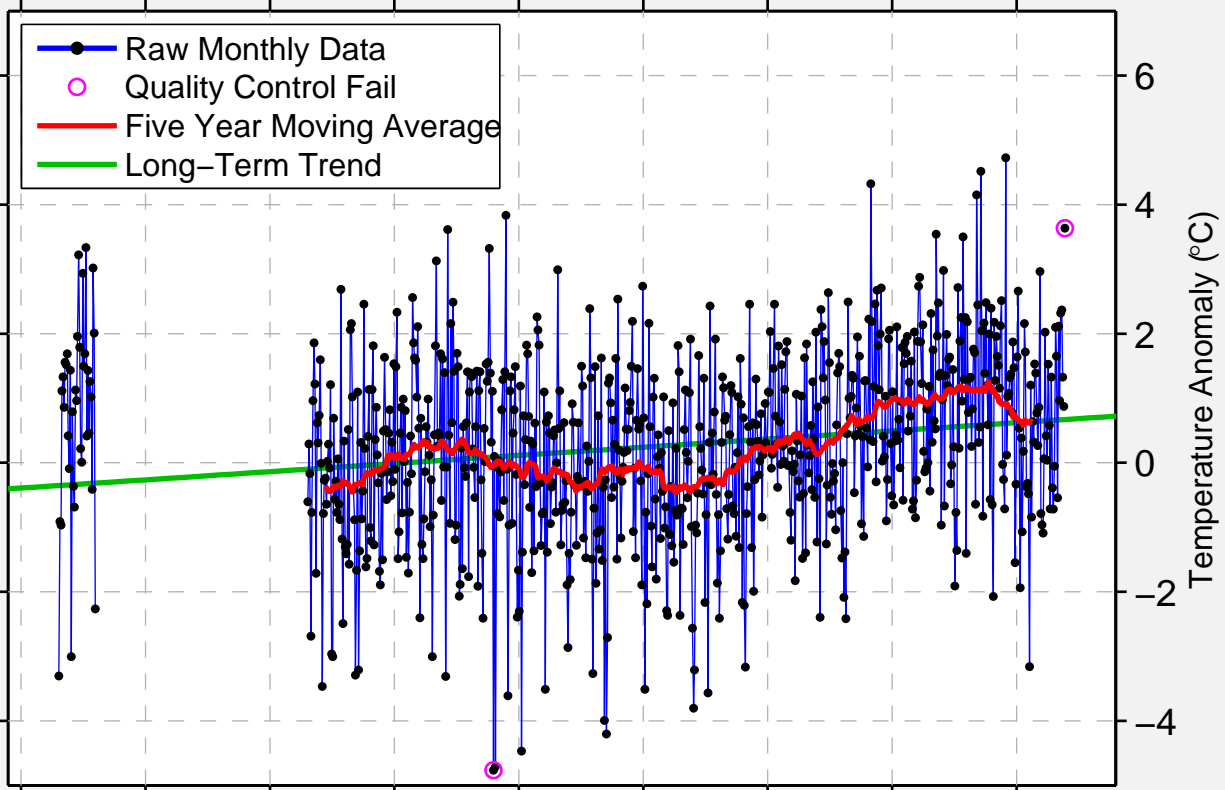

# LISHUI

28.450 N, 119.917 E (China)

- Raw Monthly Data
- Quality Control Fail
- Five Year Moving Average
- Long-Term Trend

Temperature Anomaly (°C)

1930 1940 1950 1960 1970 1980 1990 2000 2010