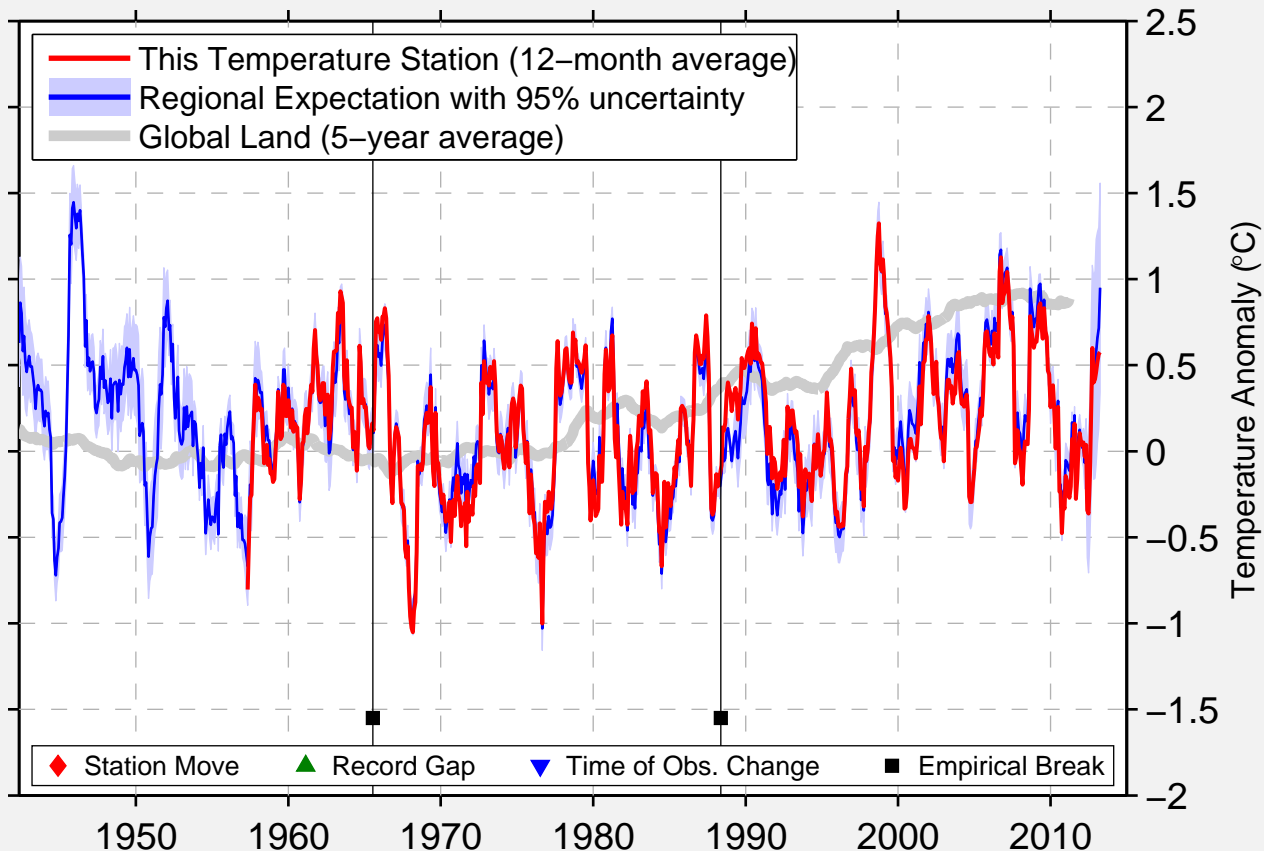

# TONGDAO

26.167 N, 109.783 E (China)

Data Quality Controlled and Aligned at Breakpoints

Berkeley Earth