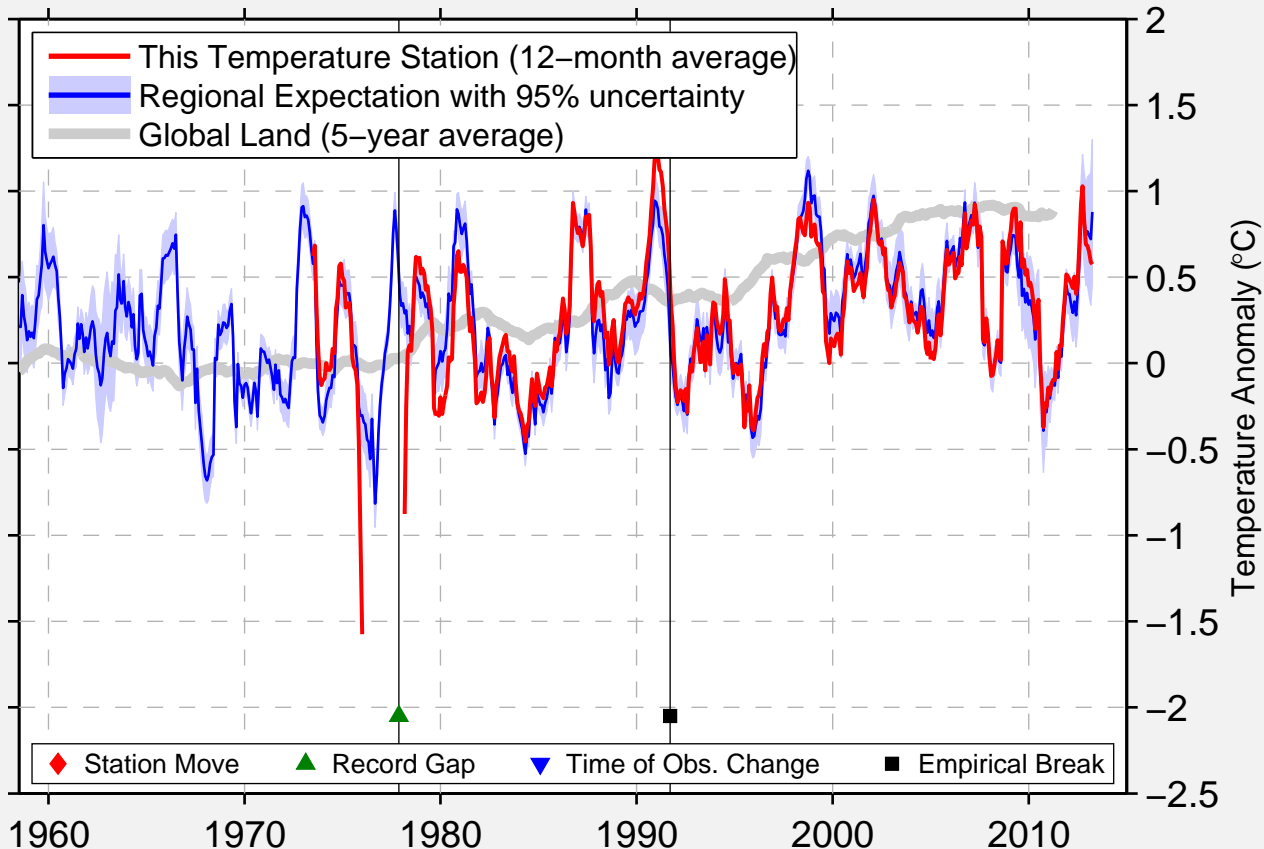

# HONG KONG INTERNATIONAL AIRPORT

22.313 N, 113.919 E (China)

Data Quality Controlled and Aligned at Breakpoints

Berkeley Earth