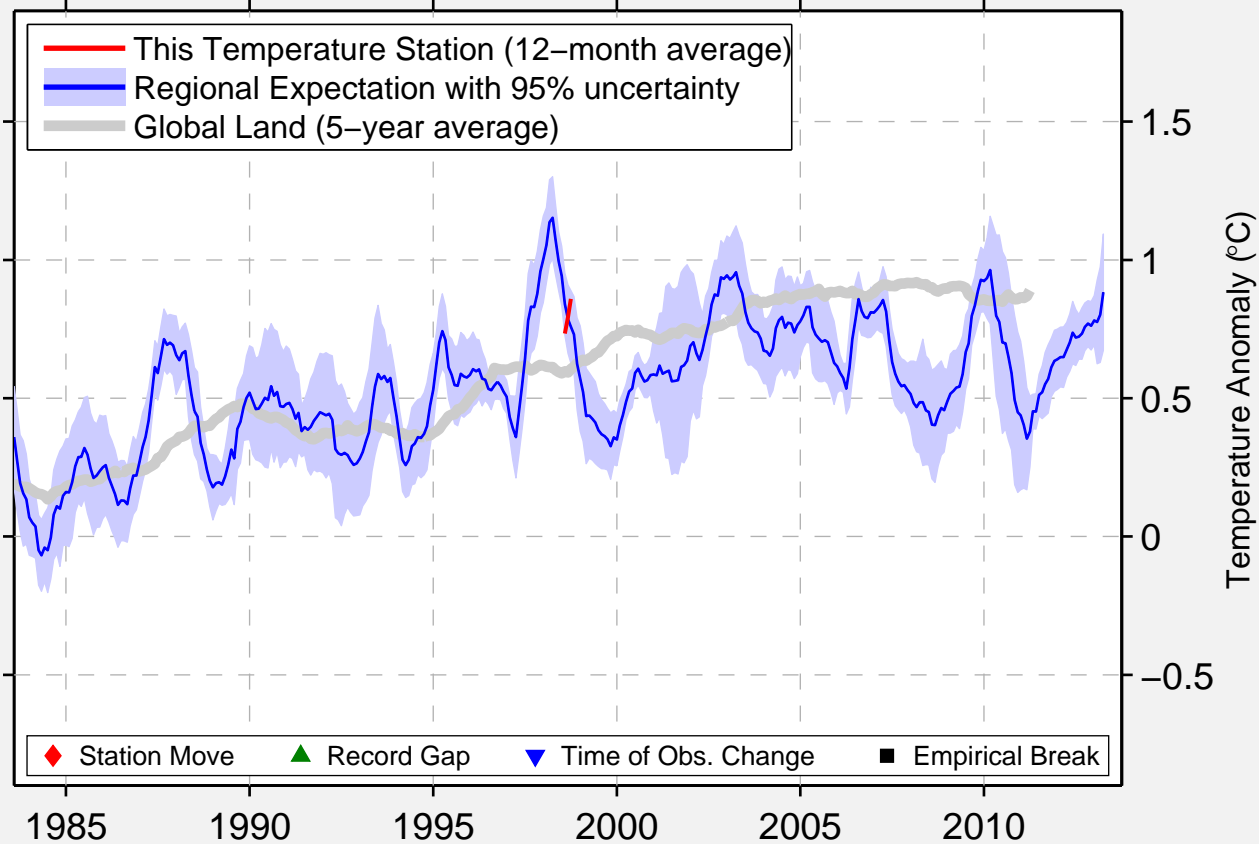

JATISARI

6.350 S, 107.500 E (Indonesia)

◆ Station Move ▲ Record Gap ▼ Time of Obs. Change ■ Empirical Break