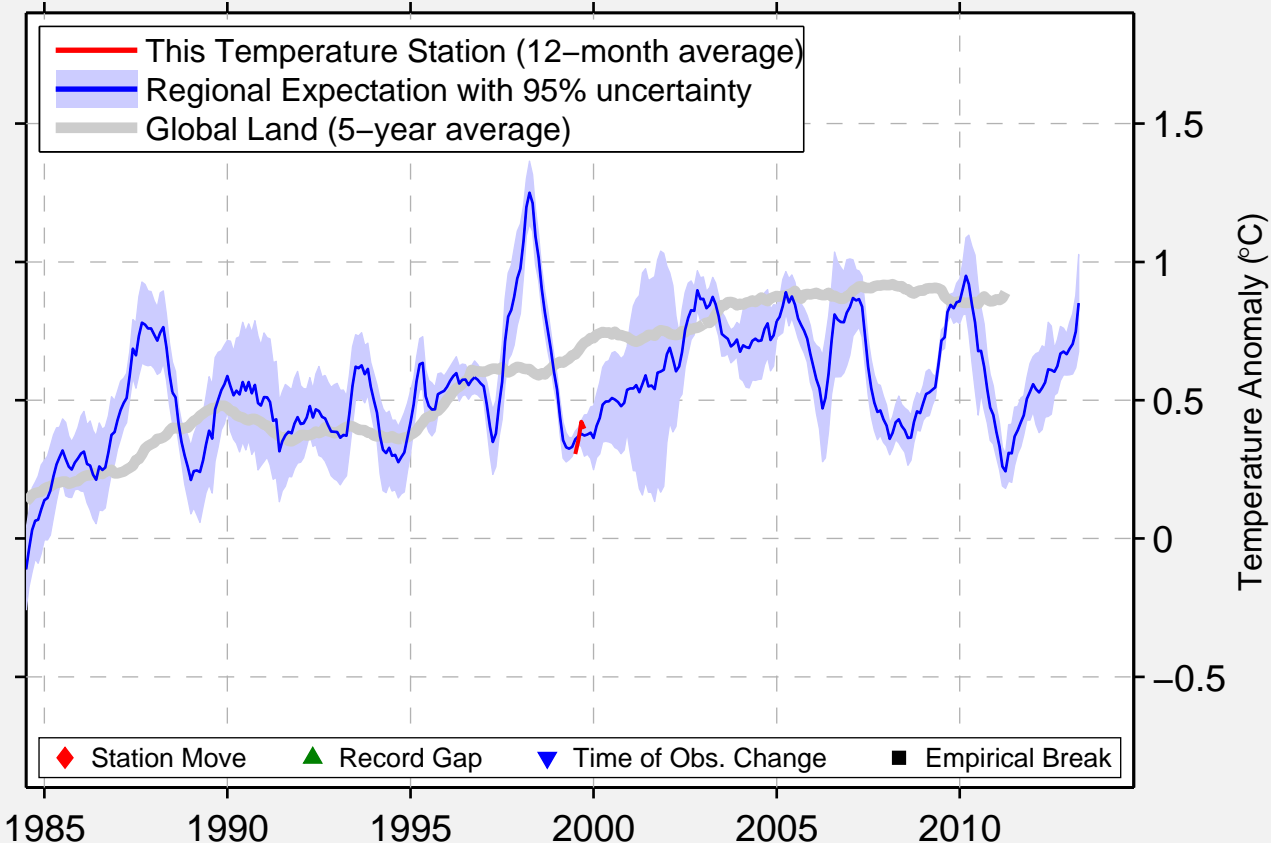

LAB.PHPTP TEMANGGUNG

6.433 S, 110.800 E (Indonesia)

◆ Station Move ▲ Record Gap ▼ Time of Obs. Change ■ Empirical Break

1985

1990

1995

2000

2005

2010

Data Quality Controlled and Aligned at Breakpoints

Berkeley Earth