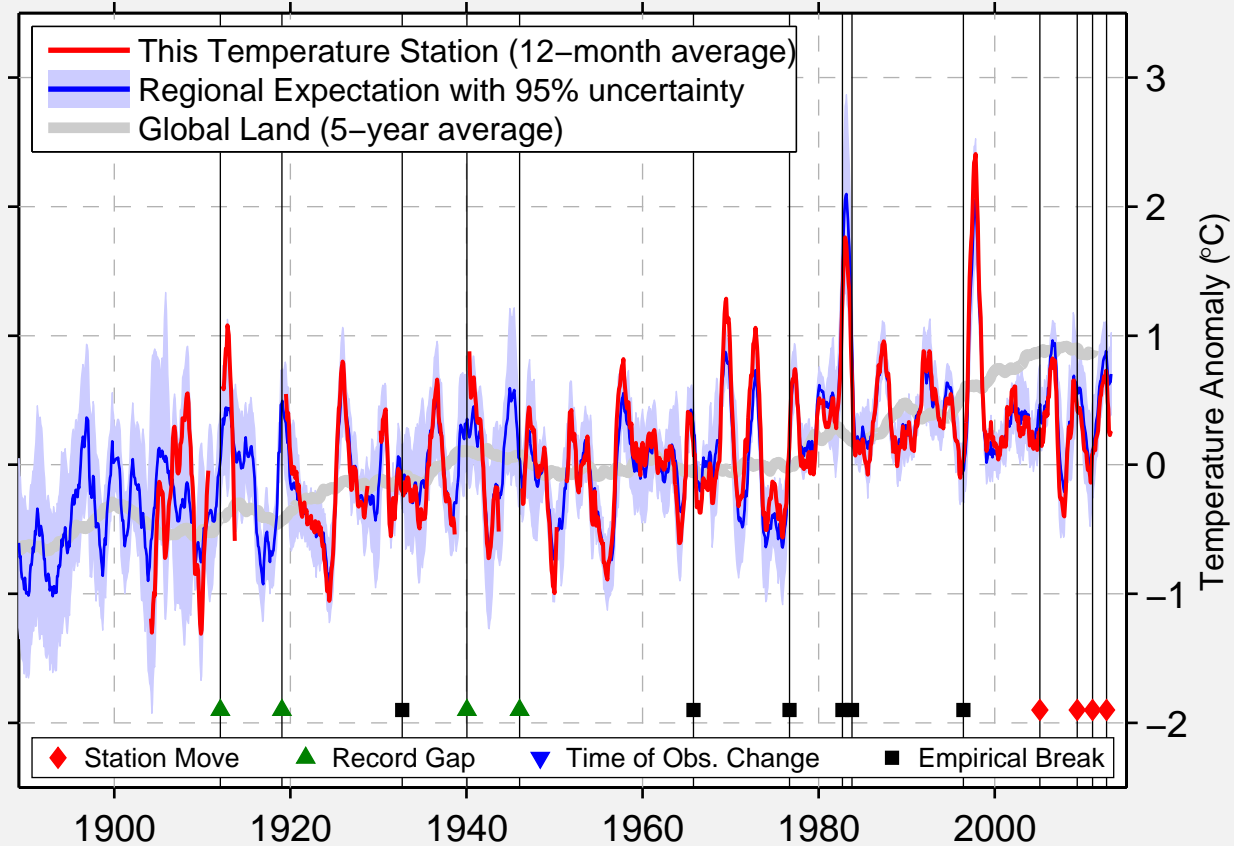

ANTOFAGASTA CERRO MORENO

23.422 S, 70.448 W (Chile)

Data Quality Controlled and Aligned at Breakpoints

Berkeley Earth