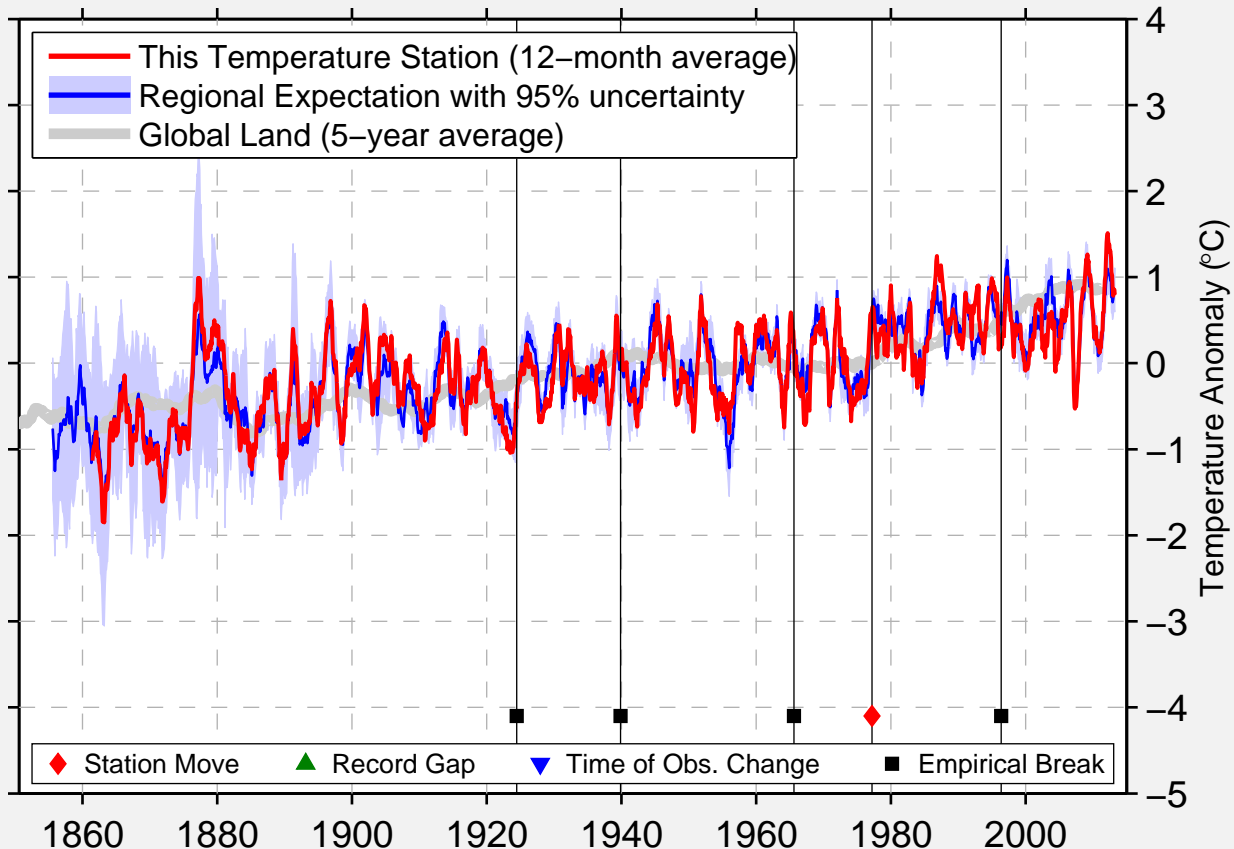

SANTIAGO PUDAHUEL

33.384 S, 70.770 W (Chile)

Data Quality Controlled and Aligned at Breakpoints

Berkeley Earth