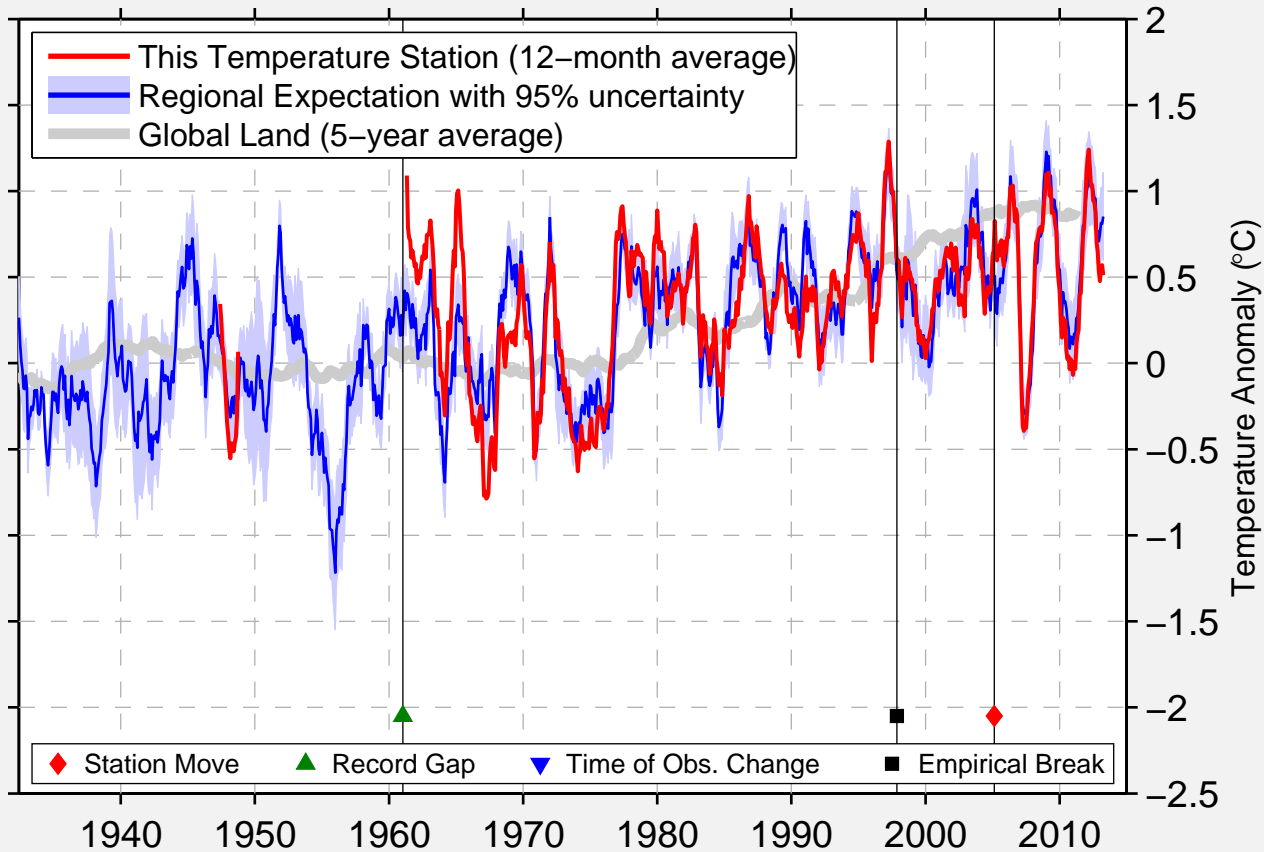

# SANTIAGO (QUINTA NORMAL)

33.439 S, 70.683 W (Chile)

Data Quality Controlled and Aligned at Breakpoints

Berkeley Earth