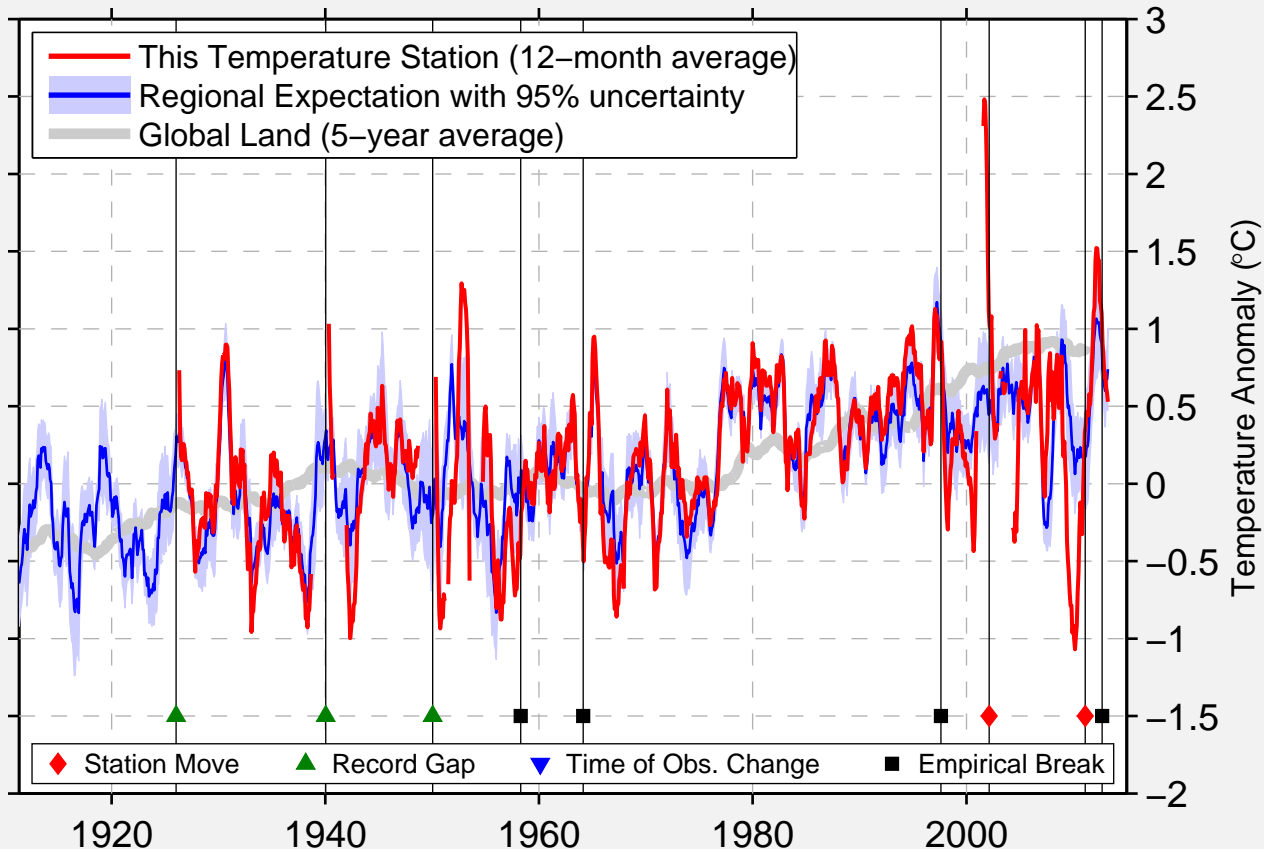

CURICO (GENERAL FREIRE)

34.961 S, 71.218 W (Chile)

Data Quality Controlled and Aligned at Breakpoints

Berkeley Earth