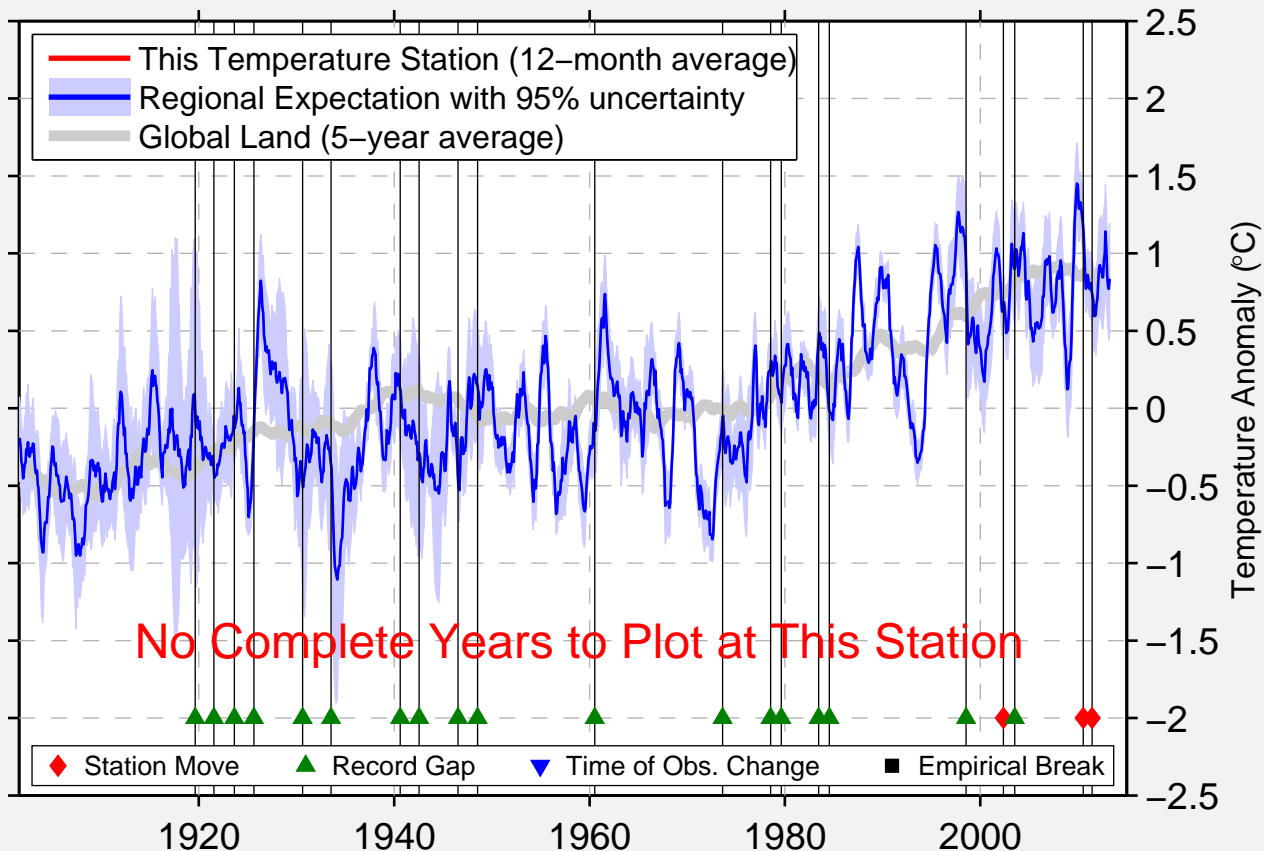

MONTE IZANA / TENERIFE

28.246 N, 16.399 W (Canary Islands [Spain])

Data Quality Controlled and Aligned at Breakpoints

Berkeley Earth