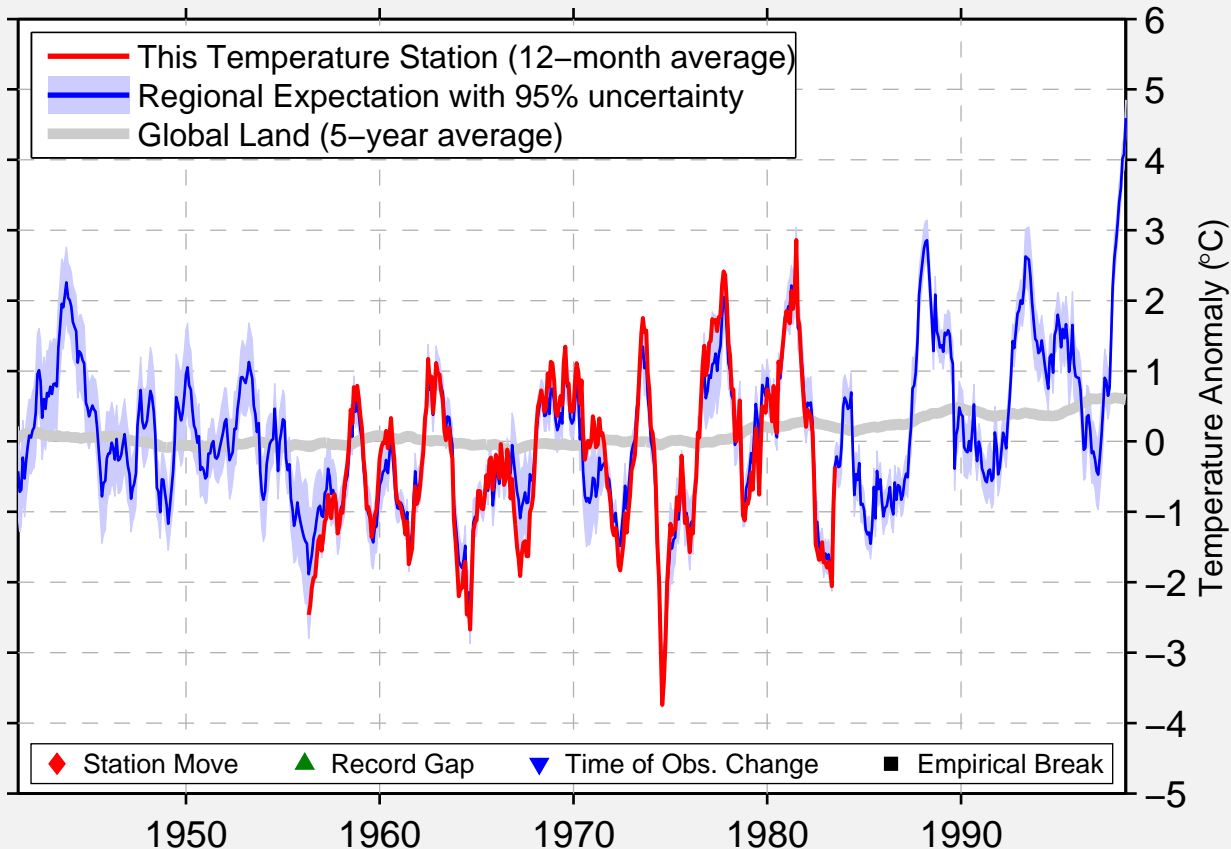

SACHS HARBOUR

71.950 N, 124.733 W (Canada)

Data Quality Controlled and Aligned at Breakpoints

Berkeley Earth