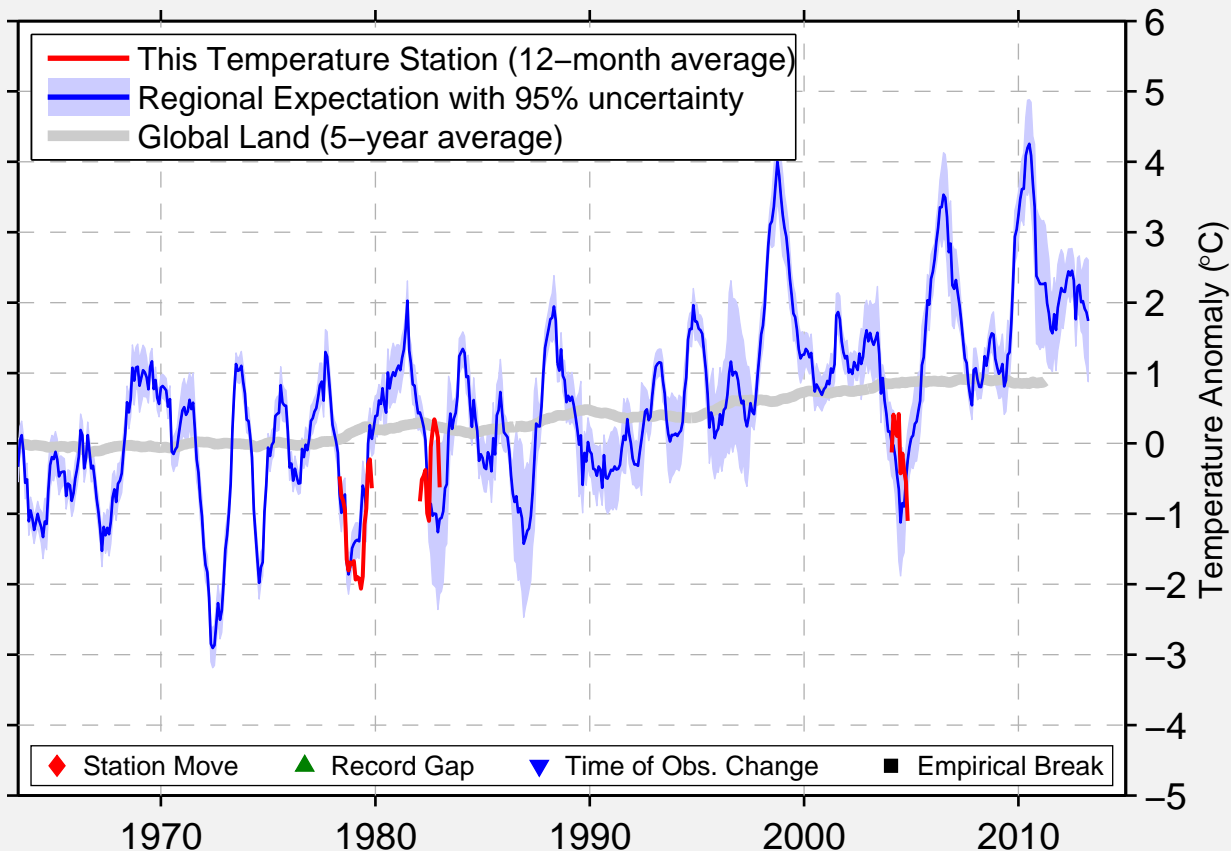

GATESHEAD ISLAND, NU

70.633 N, 100.267 W (Canada)

Data Quality Controlled and Aligned at Breakpoints

Berkeley Earth