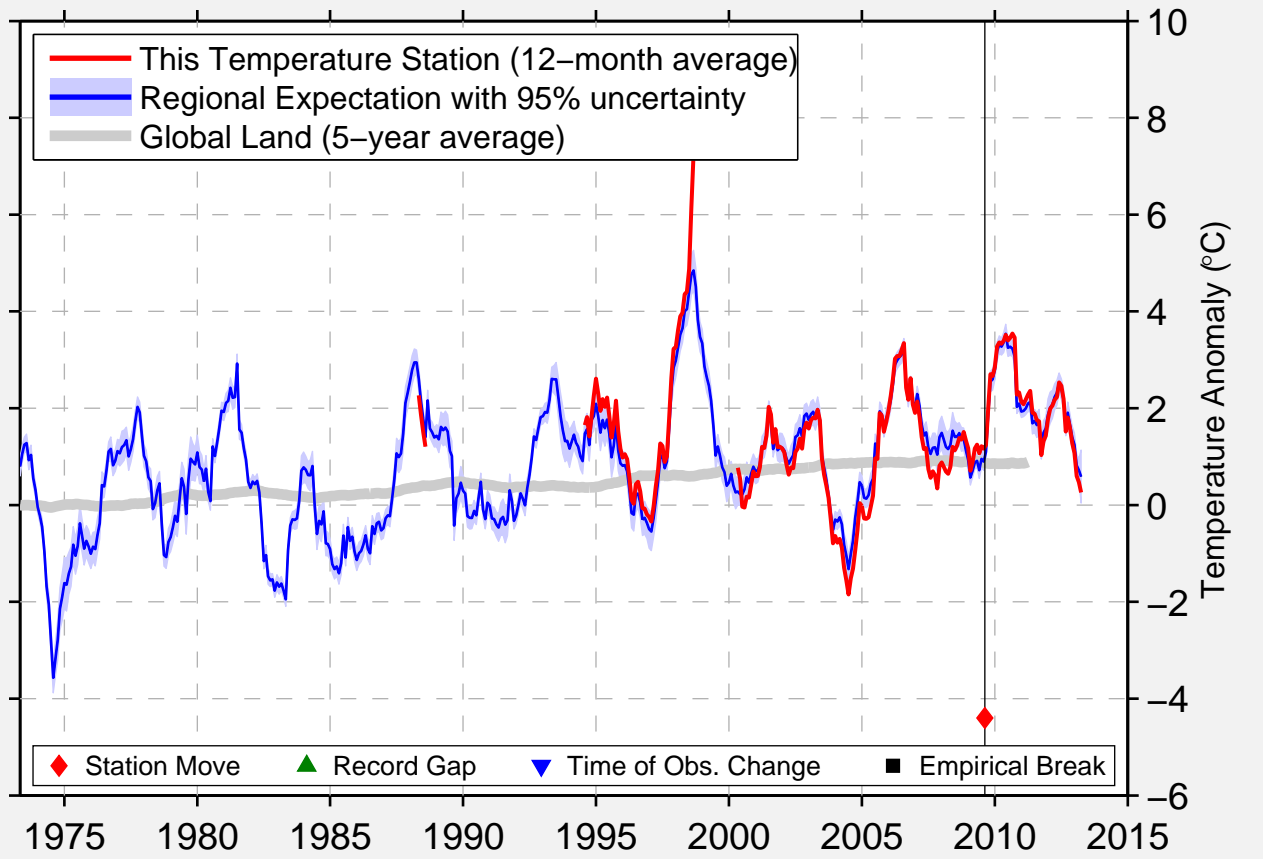

PAULATUK (AUTO)

69.355 N, 124.063 W (Canada)

Data Quality Controlled and Aligned at Breakpoints

Berkeley Earth