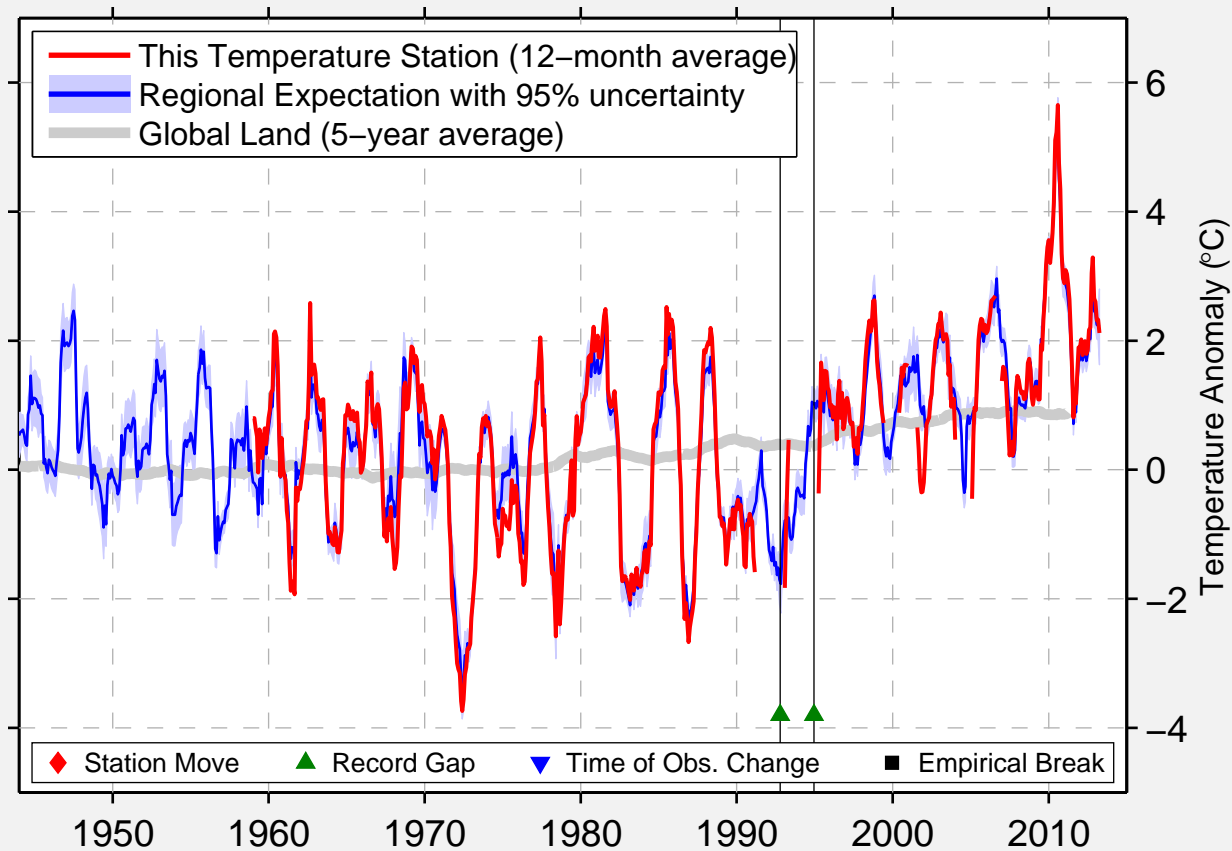

LONGSTAFF BLUFF N.W.T.

68.895 N, 75.147 W (Canada)

Data Quality Controlled and Aligned at Breakpoints

Berkeley Earth