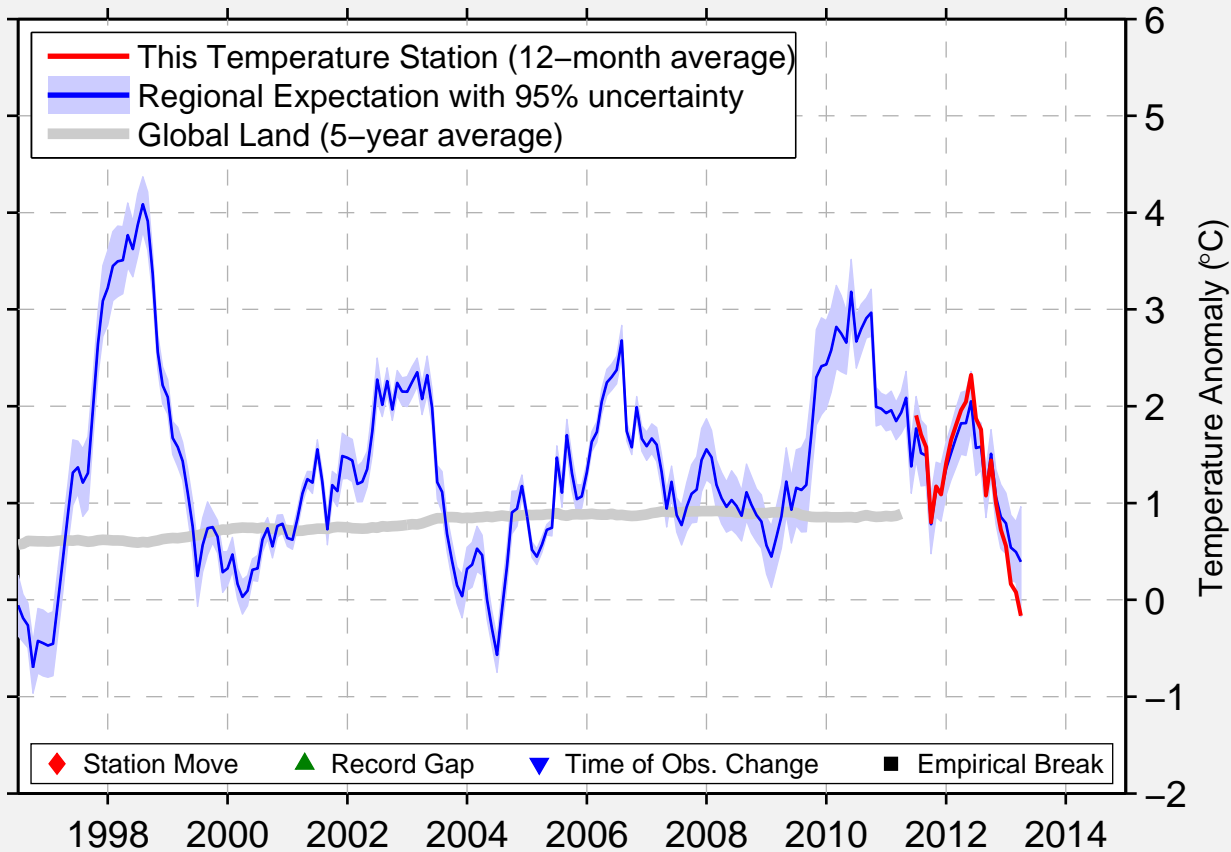

TRAIL VALLEY

68.750 N, 133.650 W (Canada)

Data Quality Controlled and Aligned at Breakpoints

Berkeley Earth