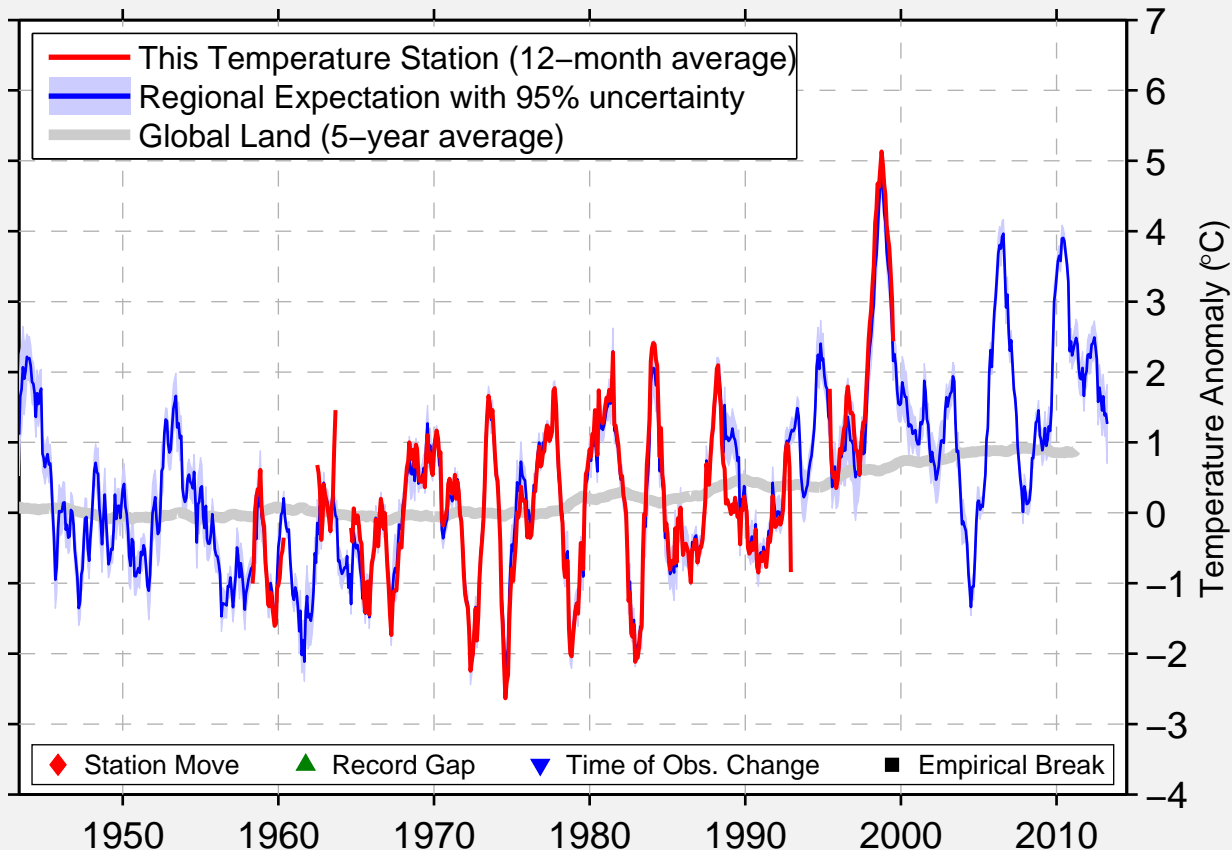

# LADY FRANKLIN POINT, N.W.T.

68.500 N, 113.217 W (Canada)

Data Quality Controlled and Aligned at Breakpoints

Berkeley Earth